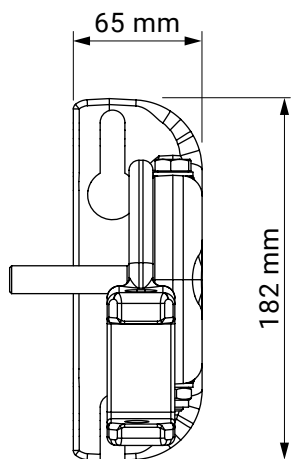

ceiling installation

wall installation

universal bracket left
malta

universal bracket right
malta

Silver Plus

colour palette	RAL
electric drive	yes
manual drive	yes
maximum width	5.3 m
maximum projection	2.5 m
cassette	no
optional hood	yes
tilt angle	5°–40°
fabric	140 patterns
valance	yes