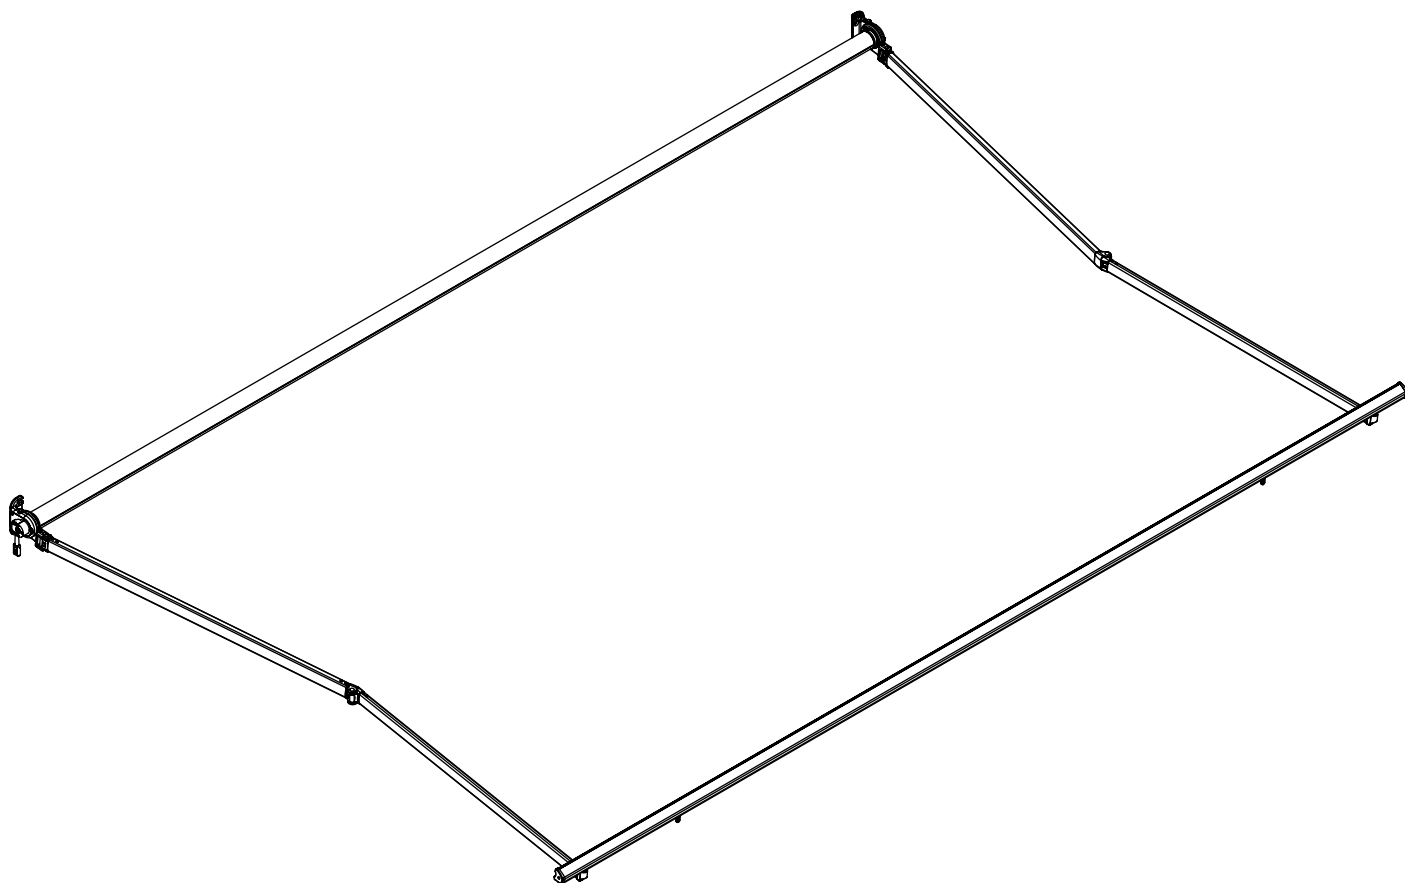

wall installation

tilt angle

wall bracket
giant

colour palette	RAL
electric drive	yes
manual drive	yes
maximum width	5.0 m
maximum projection	3.1 m
cassette	no
optional hood	no
tilt angle	5°–70° (wall) 5°–85° (ceiling)
fabric	140 patterns
valance	yes