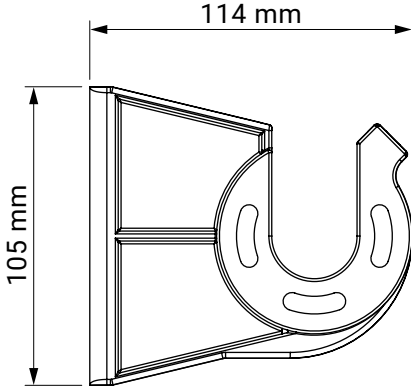

italia
balcony italia

arm wall bracket

italia
box italia

internal niche bracket

italia
box italia

colour palette	RAL
electric drive	no
manual drive	yes
maximum width	5.0 m
maximum projection	0.7 m
cassette	no
optional hood	no
fabric	140 patterns
valance	yes

Installation to the arm hook (lowered arm)

Installation to the arm hook (arm horizontal)

Installation to the arm (arm horizontal)

Italia universal bracket
(wall/ceiling)

balcony italia
italia

colour palette	RAL
electric drive	yes
manual drive	yes
maximum width	5.0 m
maximum projection	1.4 m
cassette	yes
optional hood	no
fabric	140 patterns
valance	yes

ceiling bracket

italia box

wall bracket

italia box

internal niche bracket

italia
italia box

Arm wall bracket

italia
italia box

colour palette	RAL
electric drive	no
manual drive	yes
maximum height	2.0 m
minimum height	1.1 m
maximum projection	4.0 m
cassette	yes
fabric	140 patterns

bracket for the wall mounting

www.ripointernational.lv