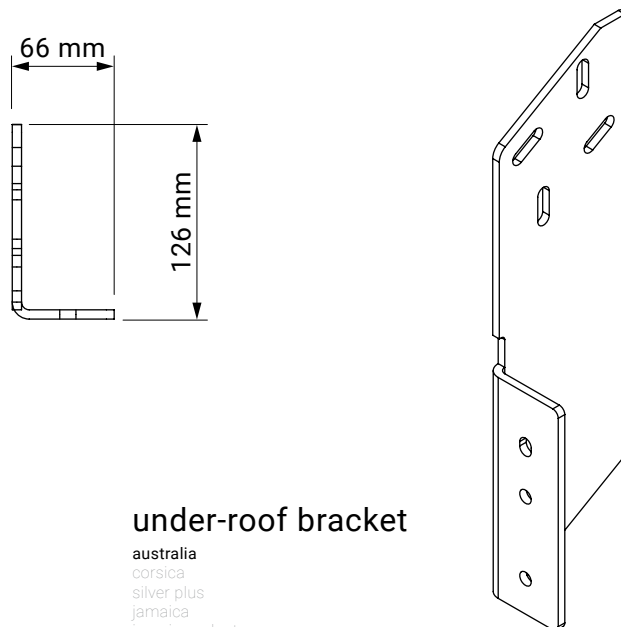

under-roof bracket

australia
corsica
silver plus
jamaica
jamaica volant
palladio