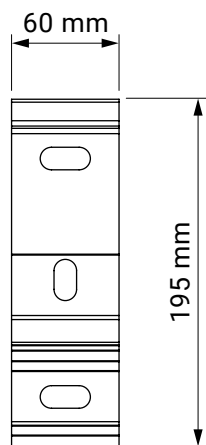

wall bracket

silver plus
corsica
australia
jamaica
jamaica volant
palladio