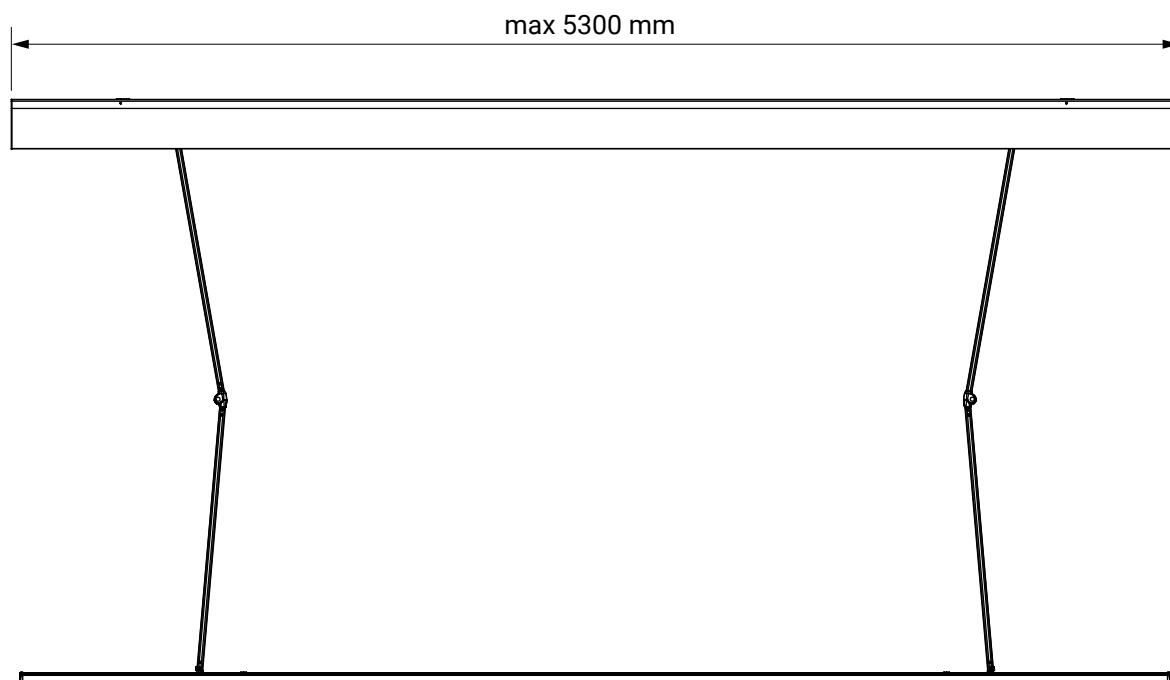

ceiling installation

wall installation

universal bracket left
malta

universal bracket right
malta

Silver Plus

colour palette	RAL
electric drive	yes
manual drive	yes
maximum width	5.3 m
maximum projection	2.5 m
cassette	no
optional hood	yes
tilt angle	5°–40°
fabric	140 patterns
valance	yes