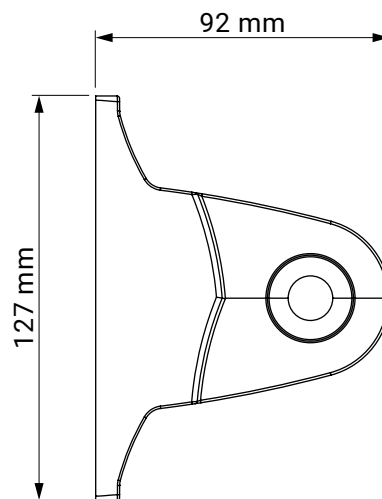

italia
balcony italia

arm wall bracket

italia
box italia

internal niche bracket

italia
box italia

colour palette	RAL
electric drive	no
manual drive	yes
maximum width	5.0 m
maximum projection	0.7 m
cassette	no
optional hood	no
fabric	140 patterns
valance	yes

Installation to the arm hook (lowered arm)

Installation to the arm hook (arm horizontal)

Installation to the arm (arm horizontal)

Italia universal bracket
(wall/ceiling)

balcony italia
italia

colour palette	RAL
electric drive	yes
manual drive	yes
maximum width	5.0 m
maximum projection	1.4 m
cassette	yes
optional hood	no
fabric	140 patterns
valance	yes

ceiling bracket

italia box

wall bracket

italia box

internal niche bracket

italia
italia box

Arm wall bracket

italia
italia box

colour palette	RAL
electric drive	no
manual drive	yes
maximum height	2.0 m
minimum height	1.1 m
maximum projection	4.0 m
cassette	yes
fabric	140 patterns

bracket for the wall mounting

www.ripointernational.lv