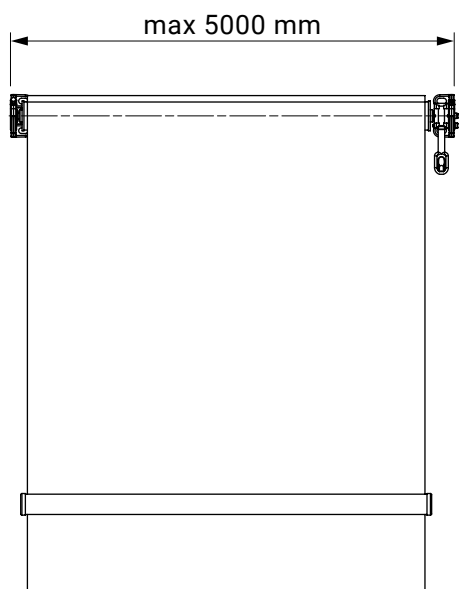

tilt angle

installation to rafters

ceiling installation

wall installation

wall bracket

dakar
casablanca

ceiling bracket

dakar
casablanca

under-roof bracket

dakar
casablanca

colour palette	RAL
electric drive	yes
manual drive	yes
maximum width	5.0 m
maximum projection	1.8 m
cassette	no
optional hood	no
fabric	140 patterns
valance	yes

**Italia universal bracket
(wall/ceiling)**