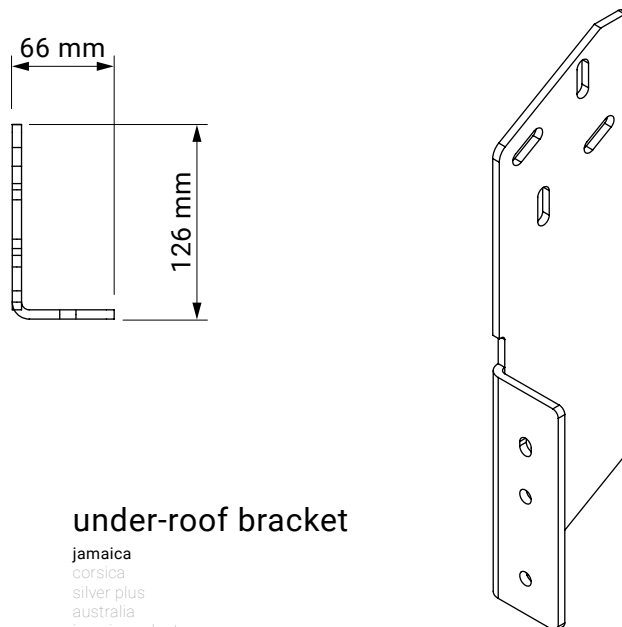

under-roof bracket

jamaica
corsica
silver plus
australia
jamaica volant
palladio