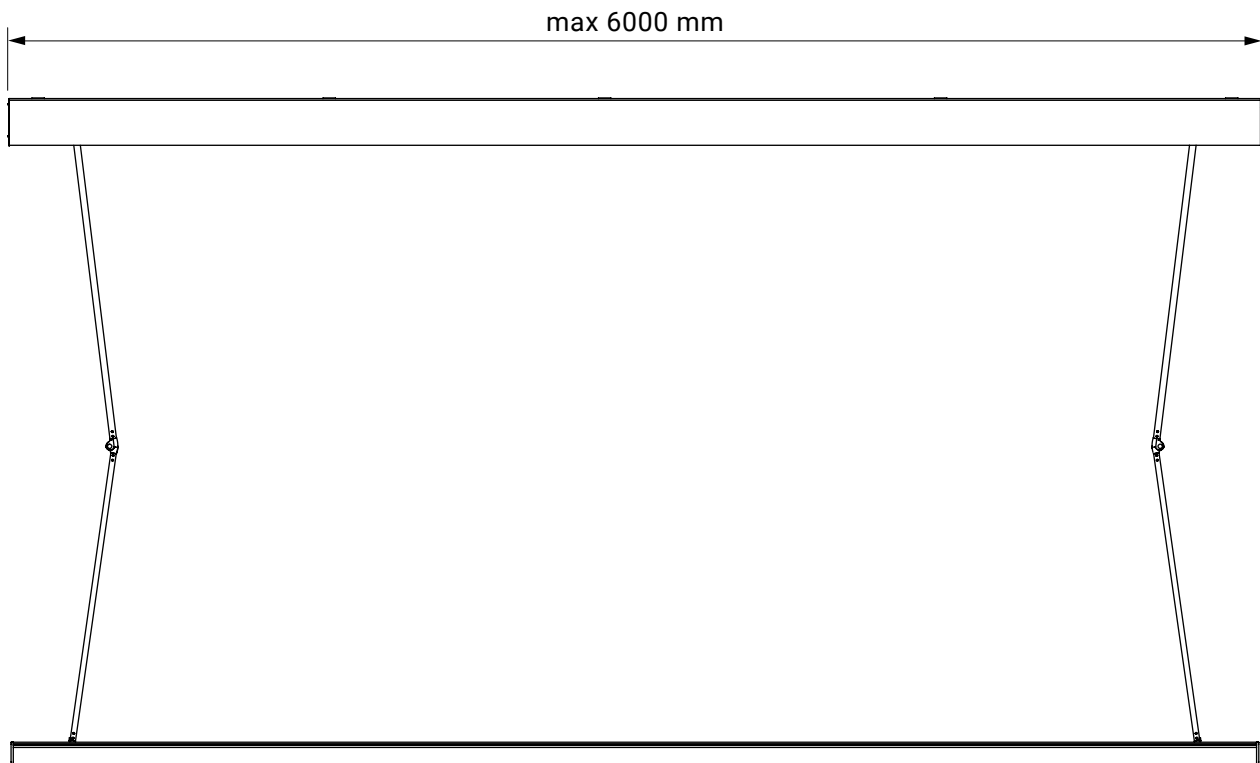

ceiling bracket

jamaica
corsica
silver plus
australia
jamaica volant
palladio

under-roof bracket

jamaica
 corsica
 silver plus
 australia
 jamaica volant
 palladio

Jamaica Volant

colour palette	RAL
electric drive	yes
manual drive	yes
maximum width	6.0 m
maximum projection	3.1 m
cassette	no
optional hood	yes
tilt angle	5°–40°
fabric	140 patterns
VOLANT valance - with manual drive	yes
• maximum height for Soltis fabrics	1.5 m
• maximum height for acrylic fabrics	1.2 m