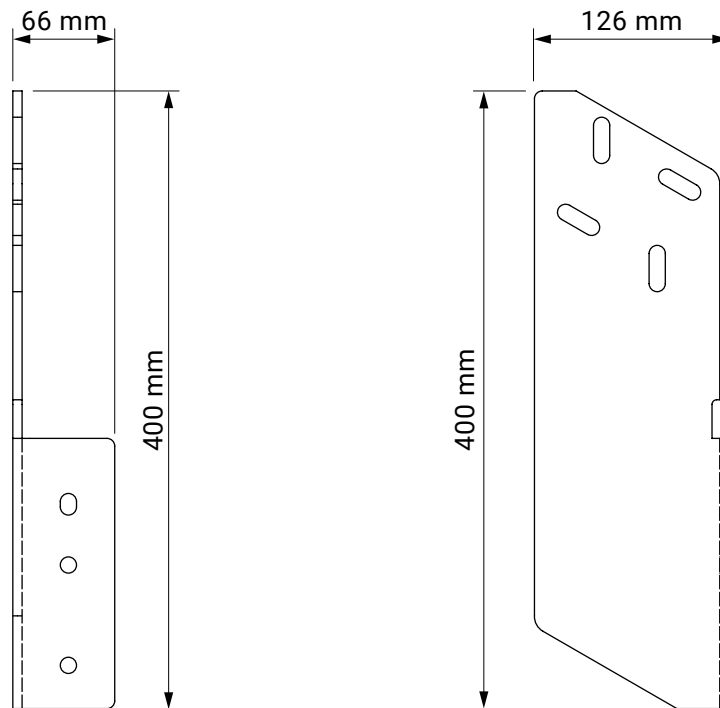

under-roof bracket

corsica
silver plus
australia
jamaica
jamaica volant
palladio