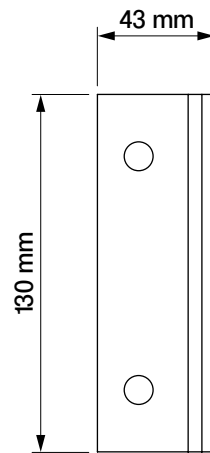

italia
balcony italia

arm wall bracket

italia
box italia

internal niche bracket

italia
box italia

colour palette	RAL
electric drive	no
manual drive	yes
maximum width	5.0 m
maximum projection	0.7 m
cassette	no
optional hood	no
fabric	140 patterns
valance	yes

ceiling bracket

italia box

wall bracket

italia box

internal niche bracket

italia
italia box

Arm wall bracket

italia
italia box

colour palette	RAL
electric drive	no
manual drive	yes
maximum height	2.0 m
minimum height	1.1 m
maximum projection	4.0 m
cassette	yes
fabric	140 patterns

bracket for the wall mounting

www.ripointernational.lv