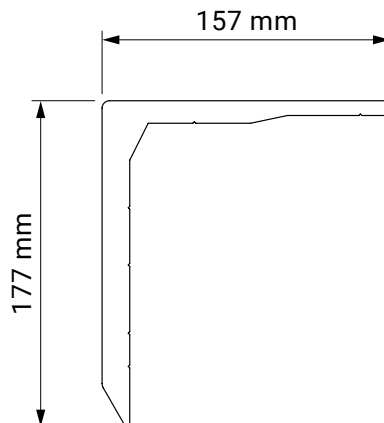

ceiling bracket

silver plus
corsica
australia
jamaica
jamaica volant
palladio