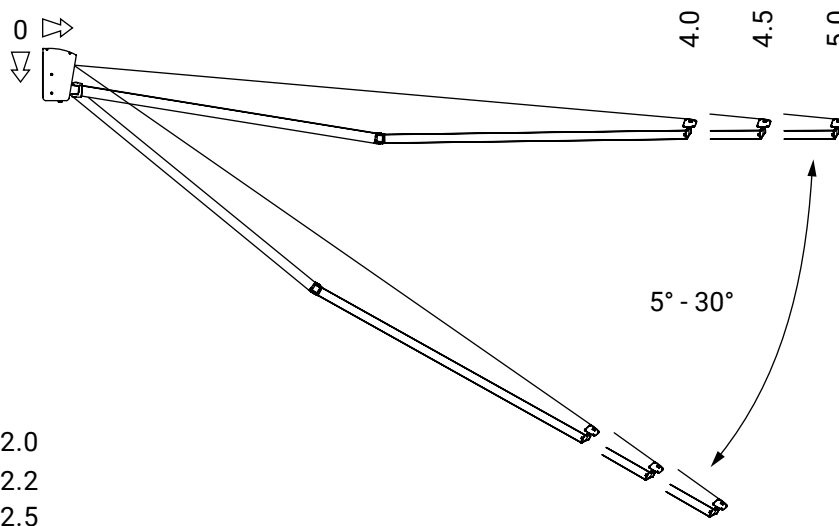

wall installation

tilt angle

wall bracket
giant

colour palette	RAL
electric drive	yes
manual drive	yes
maximum width	5.0 m
maximum projection	3.1 m
cassette	no
optional hood	no
tilt angle	5°–70° (wall) 5°–85° (ceiling)
fabric	140 patterns
valance	yes