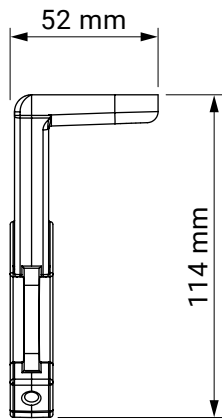

tilt angle

installation to rafters

ceiling installation

wall installation

wall bracket

dakar
casablanca

ceiling bracket

dakar
casablanca

under-roof bracket

dakar
casablanca

colour palette	RAL
electric drive	yes
manual drive	yes
maximum width	5.0 m
maximum projection	1.8 m
cassette	no
optional hood	no
fabric	140 patterns
valance	yes

**Italia universal bracket
(wall/ceiling)**

italia
balcony italia

arm wall bracket

italia
box italia

internal niche bracket

italia
box italia

colour palette	RAL
electric drive	no
manual drive	yes
maximum width	5.0 m
maximum projection	0.7 m
cassette	no
optional hood	no
fabric	140 patterns
valance	yes