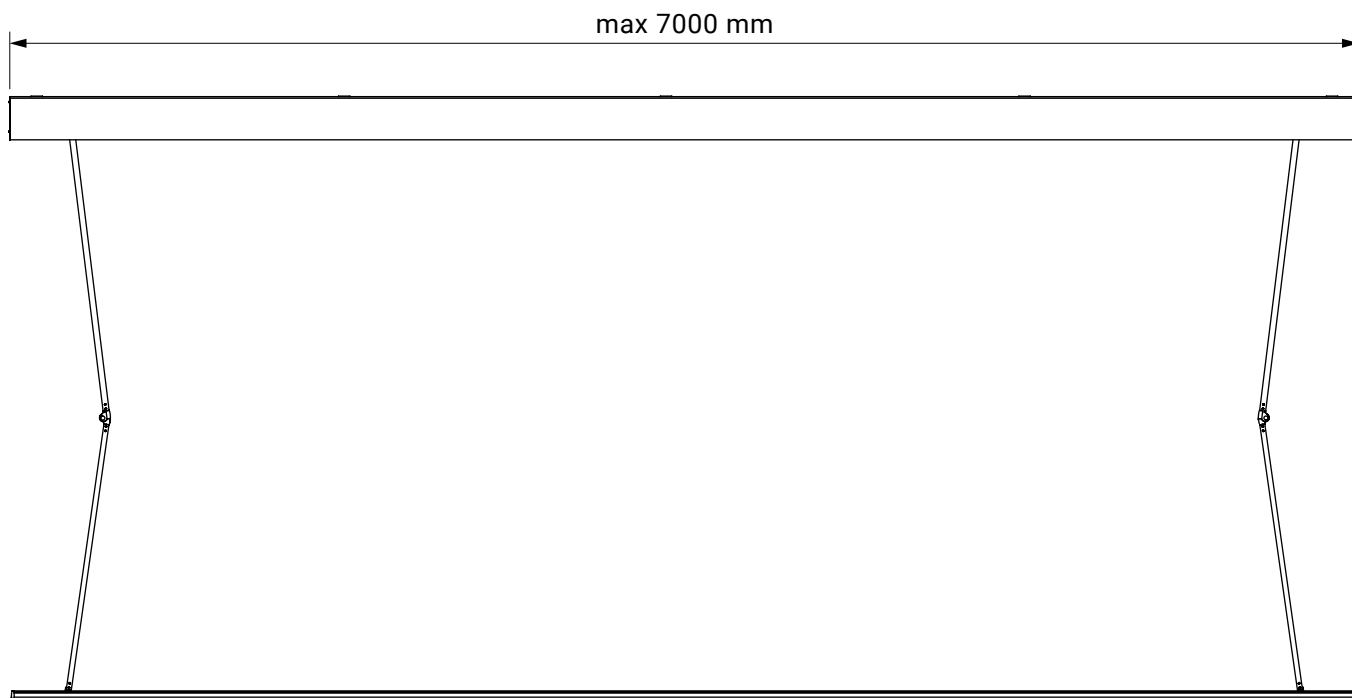

Jamaica

colour palette	RAL
electric drive	yes
manual drive	yes
maximum width	7.0 m
maximum projection	3.6 m
cassette	no
optional hood	yes
tilt angle	5°-40°
fabric	140 patterns
valance	yes