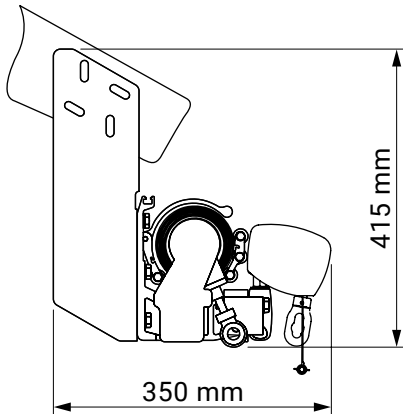

tilt angle

installation to rafters