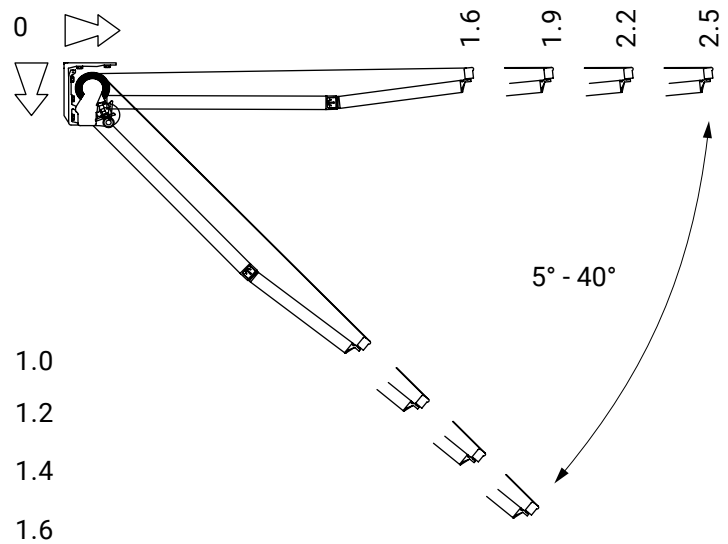

tilt angle

installation to rafters