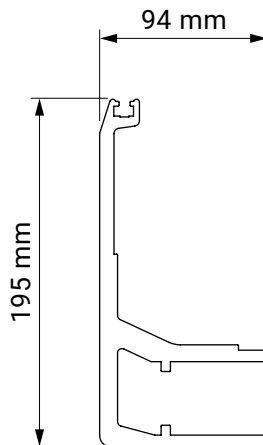

wall bracket

silver plus
corsica
australia
jamaica
jamaica volant
palladio