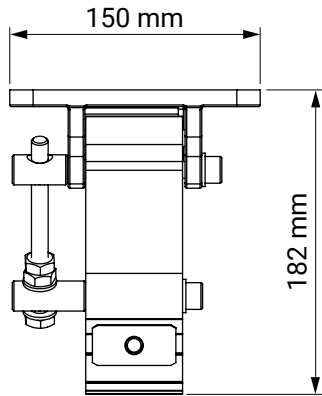

tilt angle

installation to rafters

ceiling installation

wall installation

wall bracket

dakar
casablanca

ceiling bracket

dakar
casablanca

under-roof bracket

dakar
casablanca

colour palette	RAL
electric drive	yes
manual drive	yes
maximum width	5.0 m
maximum projection	1.8 m
cassette	no
optional hood	no
fabric	140 patterns
valance	yes

**Italia universal bracket
(wall/ceiling)**

italia
balcony italia

arm wall bracket

italia
box italia

internal niche bracket

italia
box italia

colour palette	RAL
electric drive	no
manual drive	yes
maximum width	5.0 m
maximum projection	0.7 m
cassette	no
optional hood	no
fabric	140 patterns
valance	yes