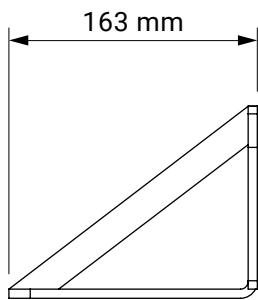

tilt angle

installation to rafters

ceiling installation

wall installation

wall bracket

dakar
casablanca

ceiling bracket

dakar
casablanca

under-roof bracket

dakar
casablanca

colour palette	RAL
electric drive	yes
manual drive	yes
maximum width	5.0 m
maximum projection	1.8 m
cassette	no
optional hood	no
fabric	140 patterns
valance	yes

**Italia universal bracket
(wall/ceiling)**

italia
balcony italia

arm wall bracket

italia
box italia

internal niche bracket

italia
box italia

colour palette	RAL
electric drive	no
manual drive	yes
maximum width	5.0 m
maximum projection	0.7 m
cassette	no
optional hood	no
fabric	140 patterns
valance	yes