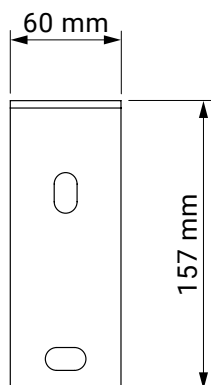

ceiling bracket

jamaica
corsica
silver plus
australia
jamaica volant
palladio

under-roof bracket

jamaica
 corsica
 silver plus
 australia
 jamaica volant
 palladio

Jamaica Volant

colour palette	RAL
electric drive	yes
manual drive	yes
maximum width	6.0 m
maximum projection	3.1 m
cassette	no
optional hood	yes
tilt angle	5°–40°
fabric	140 patterns
VOLANT valance - with manual drive	yes
• maximum height for Soltis fabrics	1.5 m
• maximum height for acrylic fabrics	1.2 m