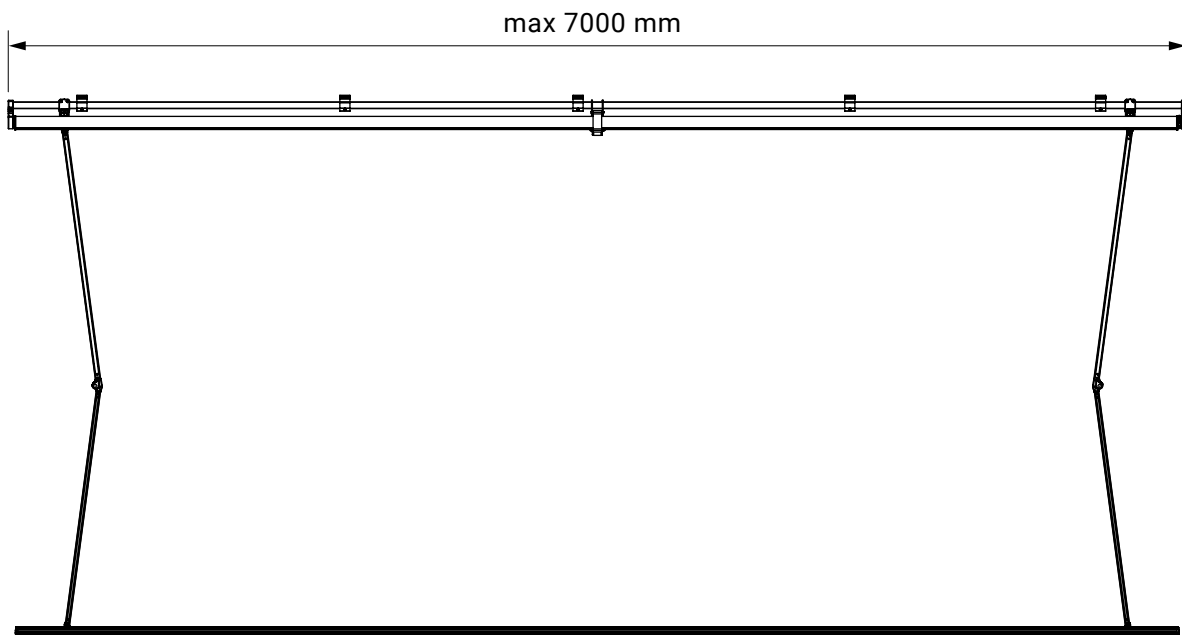

colour palette	RAL
electric drive	yes
manual drive	yes
maximum width	7.0 m
maximum projection	3.6 m
cassette	no
optional hood	no
tilt angle	5°-60°
fabric	140 patterns
valance	yes