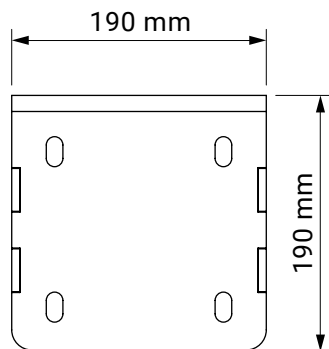

tilt angle

installation to rafters

ceiling installation

wall installation

wall bracket

dakar
casablanca

ceiling bracket

dakar
casablanca

under-roof bracket

dakar
casablanca

colour palette	RAL
electric drive	yes
manual drive	yes
maximum width	5.0 m
maximum projection	1.8 m
cassette	no
optional hood	no
fabric	140 patterns
valance	yes

**Italia universal bracket
(wall/ceiling)**

italia
balcony italia

arm wall bracket

italia
box italia

internal niche bracket

italia
box italia

colour palette	RAL
electric drive	no
manual drive	yes
maximum width	5.0 m
maximum projection	0.7 m
cassette	no
optional hood	no
fabric	140 patterns
valance	yes