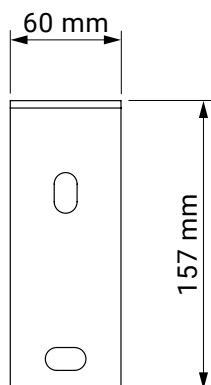

ceiling bracket

corsica
silver plus
australia
jamaica
jamaica volant
palladio