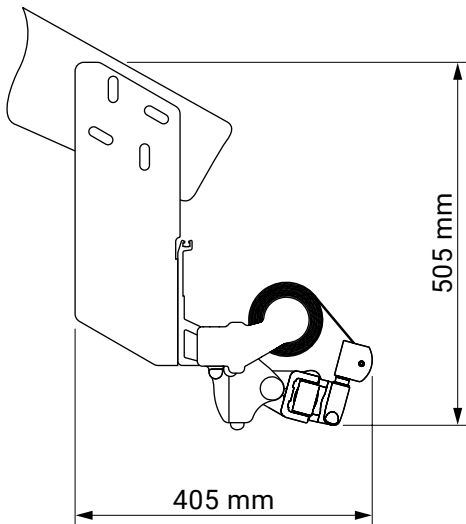

tilt angle

installation to rafters