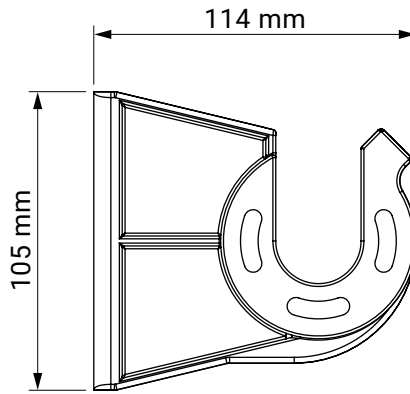

tilt angle

installation to rafters

ceiling installation

wall installation

wall bracket

dakar
casablanca

ceiling bracket

dakar
casablanca

under-roof bracket

dakar
casablanca

colour palette	RAL
electric drive	yes
manual drive	yes
maximum width	5.0 m
maximum projection	1.8 m
cassette	no
optional hood	no
fabric	140 patterns
valance	yes

**Italia universal bracket
(wall/ceiling)**

italia
balcony italia

arm wall bracket

italia
box italia

internal niche bracket

italia
box italia

colour palette	RAL
electric drive	no
manual drive	yes
maximum width	5.0 m
maximum projection	0.7 m
cassette	no
optional hood	no
fabric	140 patterns
valance	yes