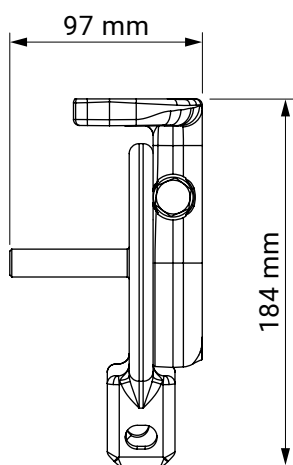

ceiling installation

wall installation

universal bracket left
malta

universal bracket right
malta

Silver Plus

colour palette	RAL
electric drive	yes
manual drive	yes
maximum width	5.3 m
maximum projection	2.5 m
cassette	no
optional hood	yes
tilt angle	5°–40°
fabric	140 patterns
valance	yes