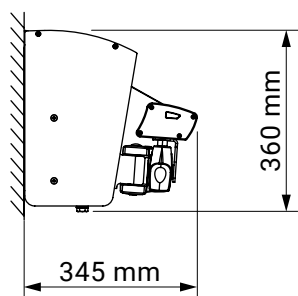

wall installation

tilt angle

wall bracket
giant

colour palette	RAL
electric drive	yes
manual drive	yes
maximum width	5.0 m
maximum projection	3.1 m
cassette	no
optional hood	no
tilt angle	5°–70° (wall) 5°–85° (ceiling)
fabric	140 patterns
valance	yes