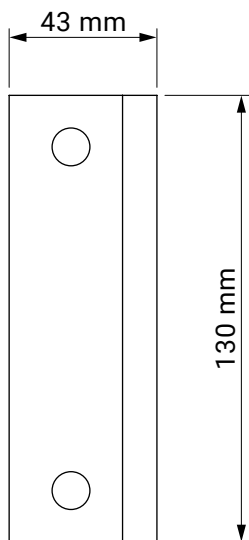

tilt angle

installation to rafters

ceiling installation

wall installation

wall bracket

dakar
casablanca

ceiling bracket

dakar
casablanca

under-roof bracket

dakar
casablanca

colour palette	RAL
electric drive	yes
manual drive	yes
maximum width	5.0 m
maximum projection	1.8 m
cassette	no
optional hood	no
fabric	140 patterns
valance	yes

**Italia universal bracket
(wall/ceiling)**

italia
balcony italia

arm wall bracket

italia
box italia

internal niche bracket

italia
box italia

colour palette	RAL
electric drive	no
manual drive	yes
maximum width	5.0 m
maximum projection	0.7 m
cassette	no
optional hood	no
fabric	140 patterns
valance	yes