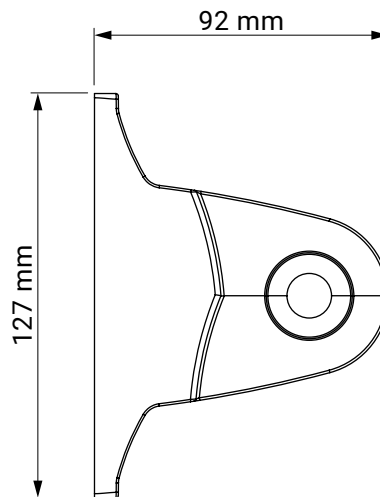

tilt angle

installation to rafters

ceiling installation

wall installation

wall bracket

dakar
casablanca

ceiling bracket

dakar
casablanca

under-roof bracket

dakar
casablanca

colour palette	RAL
electric drive	yes
manual drive	yes
maximum width	5.0 m
maximum projection	1.8 m
cassette	no
optional hood	no
fabric	140 patterns
valance	yes

**Italia universal bracket
(wall/ceiling)**

italia
balcony italia

arm wall bracket

italia
box italia

internal niche bracket

italia
box italia

colour palette	RAL
electric drive	no
manual drive	yes
maximum width	5.0 m
maximum projection	0.7 m
cassette	no
optional hood	no
fabric	140 patterns
valance	yes