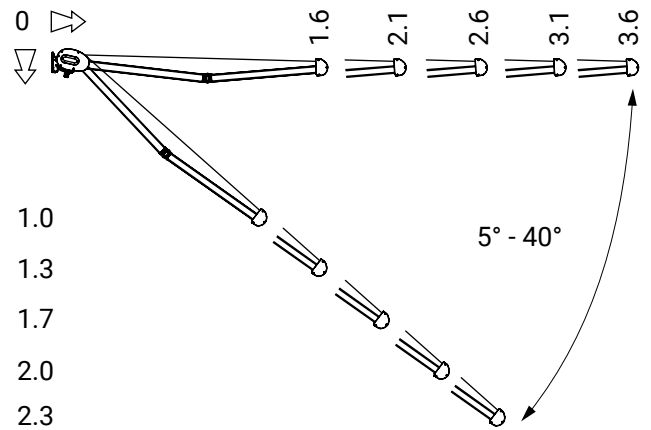

colour palette	RAL
electric drive	yes
manual drive	yes
maximum width	6.0 m
maximum projection	3.6 m
cassette	yes
optional hood	no
tilt angle	5°-40°
fabric	140 patterns
valance	no

tilt angle

installation to rafters