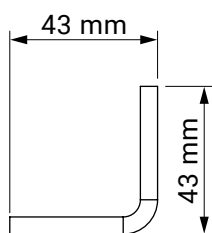

tilt angle

installation to rafters

ceiling installation

wall installation

wall bracket

dakar
casablanca

ceiling bracket

dakar
casablanca

under-roof bracket

dakar
casablanca

colour palette	RAL
electric drive	yes
manual drive	yes
maximum width	5.0 m
maximum projection	1.8 m
cassette	no
optional hood	no
fabric	140 patterns
valance	yes

**Italia universal bracket
(wall/ceiling)**

italia
balcony italia

arm wall bracket

italia
box italia

internal niche bracket

italia
box italia

colour palette	RAL
electric drive	no
manual drive	yes
maximum width	5.0 m
maximum projection	0.7 m
cassette	no
optional hood	no
fabric	140 patterns
valance	yes