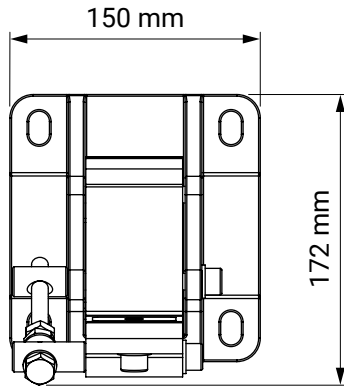

wall bracket

casablanca
dakkar