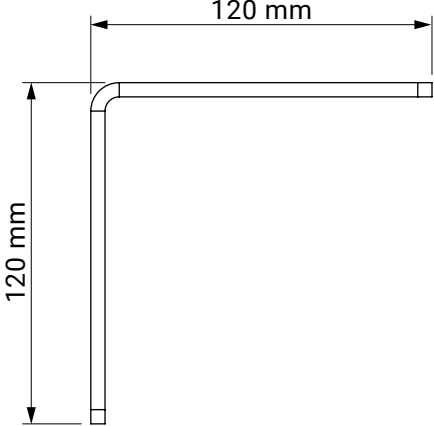

italia
balcony italia

arm wall bracket

italia
box italia

internal niche bracket

italia
box italia

colour palette	RAL
electric drive	no
manual drive	yes
maximum width	5.0 m
maximum projection	0.7 m
cassette	no
optional hood	no
fabric	140 patterns
valance	yes

Installation to the arm hook (lowered arm)

Installation to the arm hook (arm horizontal)

Installation to the arm (arm horizontal)

Italia universal bracket
(wall/ceiling)

balcony italia
italia

colour palette	RAL
electric drive	yes
manual drive	yes
maximum width	5.0 m
maximum projection	1.4 m
cassette	yes
optional hood	no
fabric	140 patterns
valance	yes

colour palette	RAL
electric drive	no
manual drive	yes
maximum height	2.0 m
minimum height	1.1 m
maximum projection	4.0 m
cassette	yes
fabric	140 patterns

bracket for the wall mounting

www.ripointernational.lv