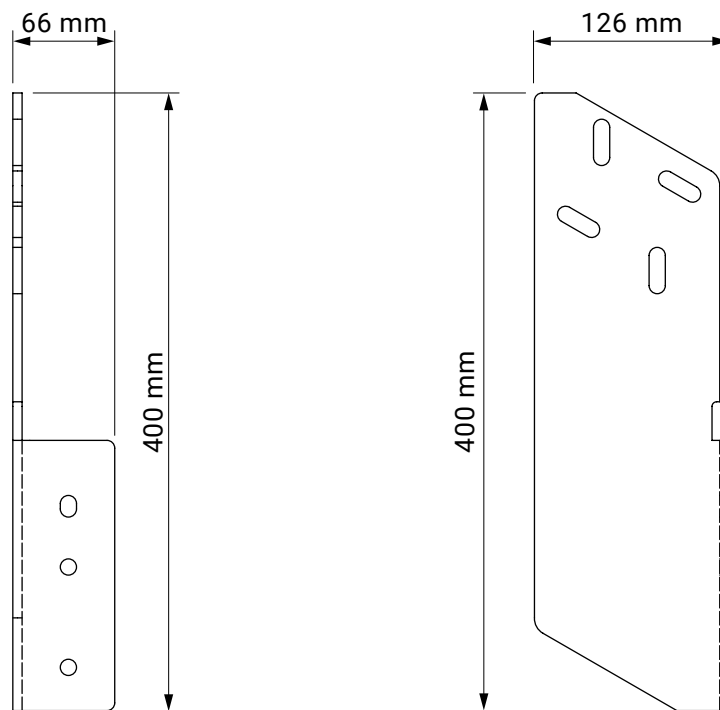

tilt angle

installation to rafters

ceiling installation

wall installation

wall bracket

palladio
 corsica
 silver plus
 australia
 jamaica
 jamaica volant

ceiling bracket

palladio
 corsica
 silver plus
 australia
 jamaica
 jamaica volant