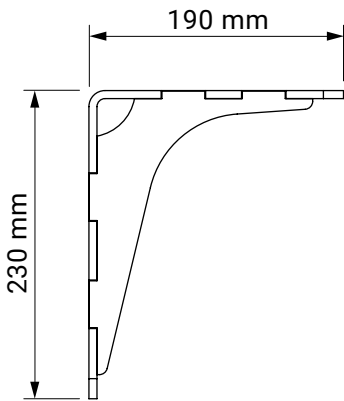

tilt angle

installation to rafters

ceiling installation

wall installation

wall bracket

dakar
casablanca

ceiling bracket

dakar
casablanca

under-roof bracket

dakar
casablanca

colour palette	RAL
electric drive	yes
manual drive	yes
maximum width	5.0 m
maximum projection	1.8 m
cassette	no
optional hood	no
fabric	140 patterns
valance	yes

**Italia universal bracket
(wall/ceiling)**