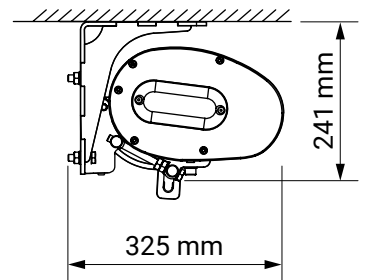

ceiling installation