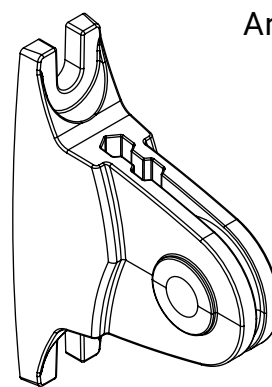

tilt angle

installation to rafters

ceiling installation

wall installation

wall bracket

dakar
casablanca

ceiling bracket

dakar
casablanca

Installation to the arm hook (lowered arm)

Installation to the arm hook (arm horizontal)

Installation to the arm (arm horizontal)

Italia universal bracket
(wall/ceiling)

balcony italia
italia

colour palette	RAL
electric drive	yes
manual drive	yes
maximum width	5.0 m
maximum projection	1.4 m
cassette	yes
optional hood	no
fabric	140 patterns
valance	yes

ceiling bracket

italia box

wall bracket

italia box

internal niche bracket

italia
italia box

Arm wall bracket

italia
italia box

colour palette	RAL
electric drive	no
manual drive	yes
maximum height	2.0 m
minimum height	1.1 m
maximum projection	4.0 m
cassette	yes
fabric	140 patterns

bracket for the wall mounting

www.ripointernational.lv