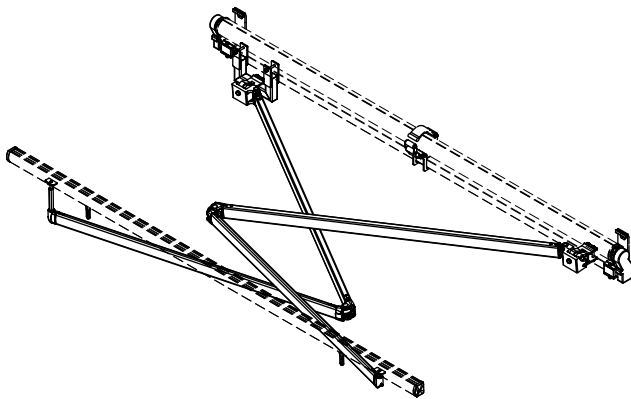

ceiling bracket

silver plus
 corsica
 australia
 jamaica
 jamaica volant
 palladio

under-roof bracket

silver plus
corsica
australia
jamaica
jamaica volant
palladio

colour palette	RAL
electric drive	yes
manual drive	yes
maximum width	7.0 m
maximum projection	3.6 m
cassette	no
optional hood	no
tilt angle	5°-60°
fabric	140 patterns
valance	yes

overlapping arms option

tilt angle

installation to rafters

ceiling installation

wall installation

wall bracket

australia
 corsica
 silver plus
 jamaica
 jamaica volant
 palladio

ceiling bracket