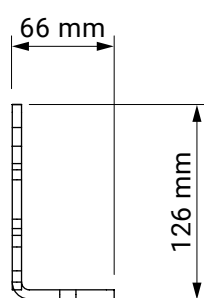

under-roof bracket

silver plus
corsica
australia
jamaica
jamaica volant
palladio