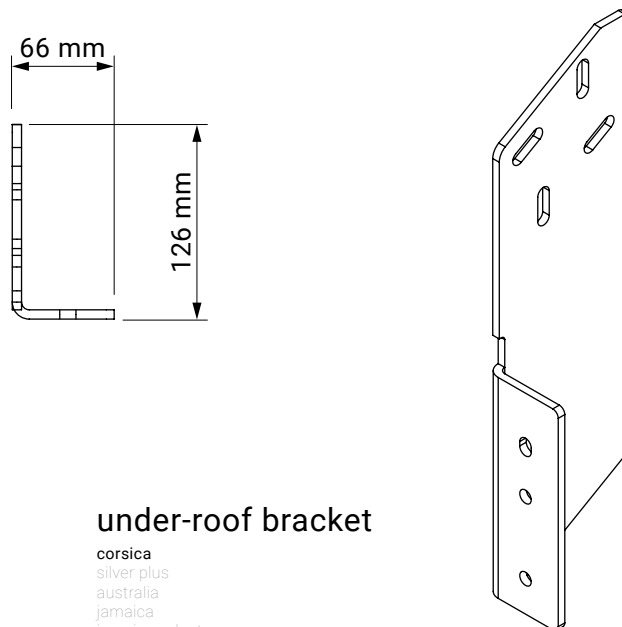

under-roof bracket

corsica
silver plus
australia
jamaica
jamaica volant
palladio