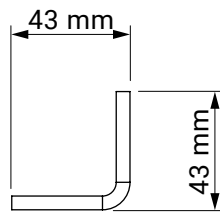

italia
balcony italia

arm wall bracket

italia
box italia

internal niche bracket

italia
box italia

colour palette	RAL
electric drive	no
manual drive	yes
maximum width	5.0 m
maximum projection	0.7 m
cassette	no
optional hood	no
fabric	140 patterns
valance	yes

Installation to the arm hook (lowered arm)

Installation to the arm hook (arm horizontal)

Installation to the arm (arm horizontal)

Italia universal bracket
(wall/ceiling)

balcony italia
italia

colour palette	RAL
electric drive	yes
manual drive	yes
maximum width	5.0 m
maximum projection	1.4 m
cassette	yes
optional hood	no
fabric	140 patterns
valance	yes

ceiling bracket

italia box

wall bracket

italia box

internal niche bracket

italia
italia box

Arm wall bracket

italia
italia box

colour palette	RAL
electric drive	no
manual drive	yes
maximum height	2.0 m
minimum height	1.1 m
maximum projection	4.0 m
cassette	yes
fabric	140 patterns

bracket for the wall mounting

www.ripointernational.lv