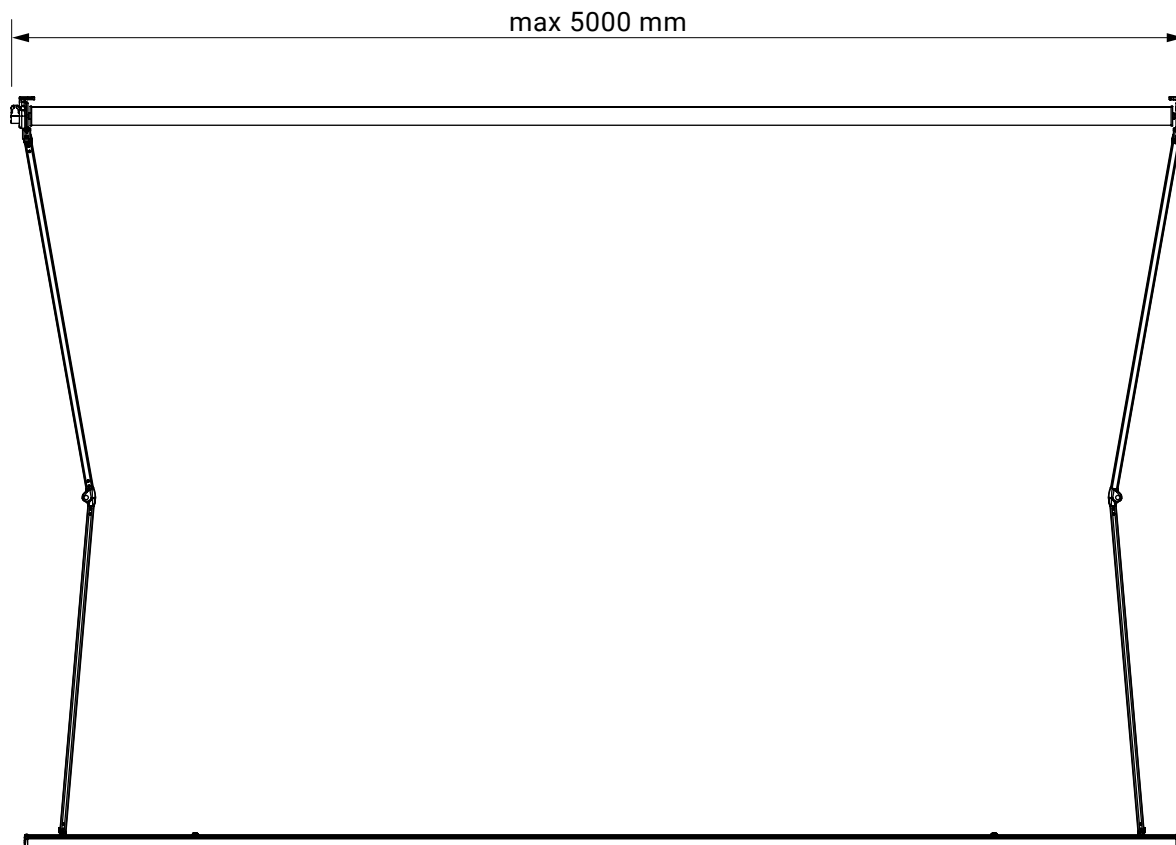

wall installation

tilt angle

wall bracket
giant

colour palette	RAL
electric drive	yes
manual drive	yes
maximum width	5.0 m
maximum projection	3.1 m
cassette	no
optional hood	no
tilt angle	5°–70° (wall) 5°–85° (ceiling)
fabric	140 patterns
valance	yes