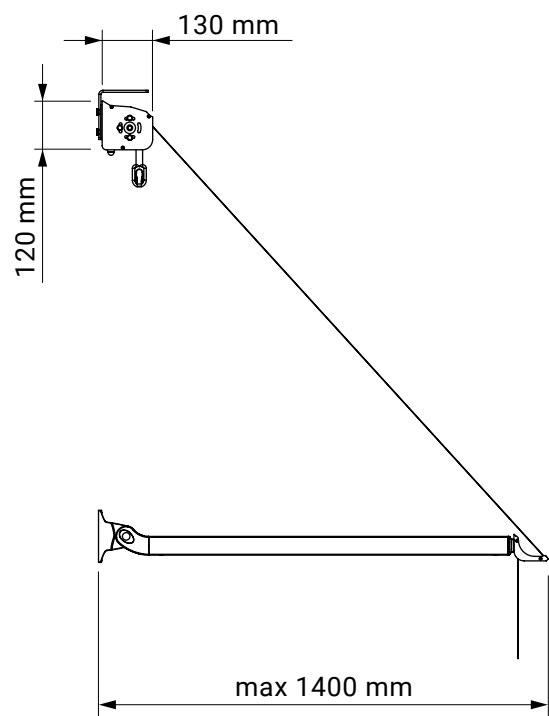

italia
balcony italia

arm wall bracket

italia
box italia

internal niche bracket

italia
box italia

colour palette	RAL
electric drive	no
manual drive	yes
maximum width	5.0 m
maximum projection	0.7 m
cassette	no
optional hood	no
fabric	140 patterns
valance	yes

Installation to the arm hook (lowered arm)

Installation to the arm hook (arm horizontal)

Installation to the arm (arm horizontal)

Italia universal bracket
(wall/ceiling)

balcony italia
italia

colour palette	RAL
electric drive	yes
manual drive	yes
maximum width	5.0 m
maximum projection	1.4 m
cassette	yes
optional hood	no
fabric	140 patterns
valance	yes

ceiling bracket

italia box

wall bracket

italia box

internal niche bracket

italia
italia box

Arm wall bracket

italia
italia box