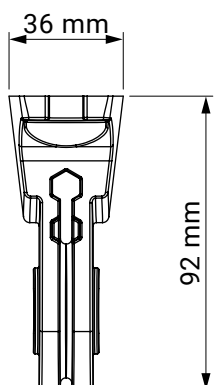

tilt angle

installation to rafters

ceiling installation

wall installation

wall bracket

dakar
casablanca

ceiling bracket

dakar
casablanca

under-roof bracket

dakar
casablanca

colour palette	RAL
electric drive	yes
manual drive	yes
maximum width	5.0 m
maximum projection	1.8 m
cassette	no
optional hood	no
fabric	140 patterns
valance	yes

**Italia universal bracket
(wall/ceiling)**

italia
balcony italia

arm wall bracket

italia
box italia

internal niche bracket

italia
box italia

colour palette	RAL
electric drive	no
manual drive	yes
maximum width	5.0 m
maximum projection	0.7 m
cassette	no
optional hood	no
fabric	140 patterns
valance	yes