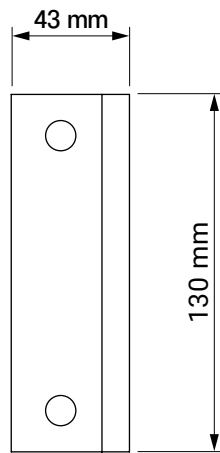

italia
balcony italia

arm wall bracket

italia
box italia

internal niche bracket

italia
box italia

colour palette	RAL
electric drive	no
manual drive	yes
maximum width	5.0 m
maximum projection	0.7 m
cassette	no
optional hood	no
fabric	140 patterns
valance	yes

ceiling bracket

italia box

wall bracket

italia box

internal niche bracket

italia
italia box

Arm wall bracket

italia
italia box

colour palette	RAL
electric drive	no
manual drive	yes
maximum height	2.0 m
minimum height	1.1 m
maximum projection	4.0 m
cassette	yes
fabric	140 patterns

bracket for the wall mounting

www.ripointernational.lv