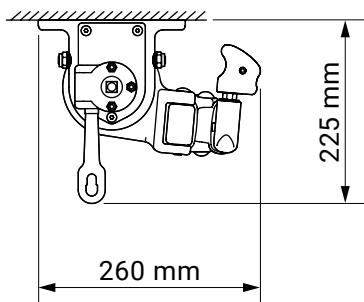

wall installation

tilt angle

wall bracket
giant

colour palette	RAL
electric drive	yes
manual drive	yes
maximum width	5.0 m
maximum projection	3.1 m
cassette	no
optional hood	no
tilt angle	5°–70° (wall) 5°–85° (ceiling)
fabric	140 patterns
valance	yes