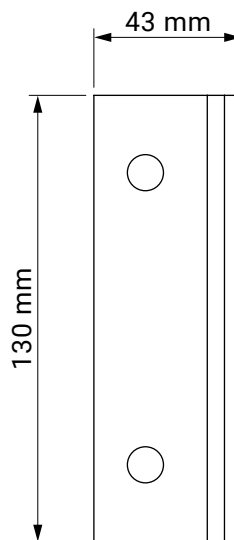

tilt angle

installation to rafters

ceiling installation

wall installation

wall bracket

dakar
casablanca

ceiling bracket

dakar
casablanca

under-roof bracket

dakar
casablanca

colour palette	RAL
electric drive	yes
manual drive	yes
maximum width	5.0 m
maximum projection	1.8 m
cassette	no
optional hood	no
fabric	140 patterns
valance	yes

**Italia universal bracket
(wall/ceiling)**

italia
balcony italia

arm wall bracket

italia
box italia

internal niche bracket

italia
box italia

colour palette	RAL
electric drive	no
manual drive	yes
maximum width	5.0 m
maximum projection	0.7 m
cassette	no
optional hood	no
fabric	140 patterns
valance	yes