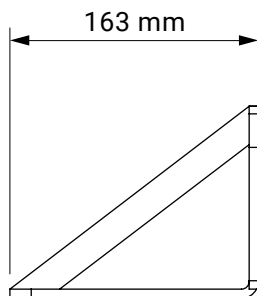

Under-roof bracket

casablanca
dakar