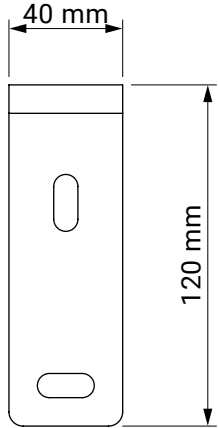

italia
balcony italia

arm wall bracket

italia
box italia

internal niche bracket

italia
box italia

colour palette	RAL
electric drive	no
manual drive	yes
maximum width	5.0 m
maximum projection	0.7 m
cassette	no
optional hood	no
fabric	140 patterns
valance	yes

Installation to the arm hook (lowered arm)

Installation to the arm hook (arm horizontal)

Installation to the arm (arm horizontal)

Italia universal bracket
(wall/ceiling)

balcony italia
italia

colour palette	RAL
electric drive	yes
manual drive	yes
maximum width	5.0 m
maximum projection	1.4 m
cassette	yes
optional hood	no
fabric	140 patterns
valance	yes