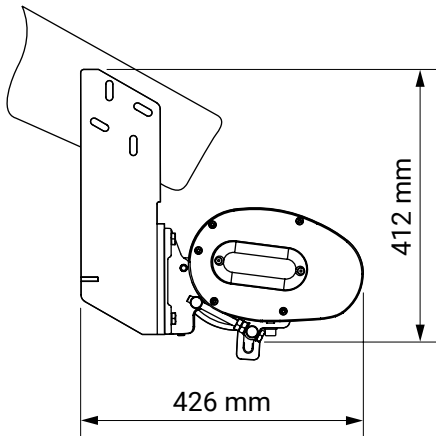

colour palette	RAL
electric drive	yes
manual drive	yes
maximum width	6.0 m
maximum projection	3.6 m
cassette	yes
optional hood	no
tilt angle	5°-40°
fabric	140 patterns
valance	no

tilt angle

installation to rafters