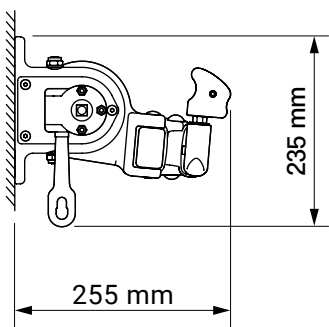

wall installation