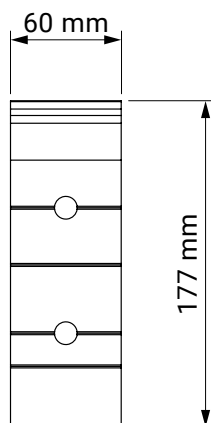

ceiling bracket

silver plus
corsica
australia
jamaica
jamaica volant
palladio