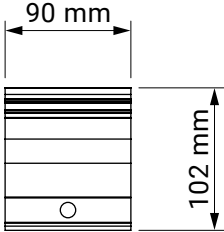

wall installation

tilt angle

wall bracket
giant

colour palette	RAL
electric drive	yes
manual drive	yes
maximum width	5.0 m
maximum projection	3.1 m
cassette	no
optional hood	no
tilt angle	5°–70° (wall) 5°–85° (ceiling)
fabric	140 patterns
valance	yes