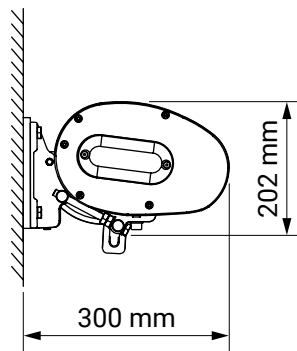

colour palette	RAL
electric drive	yes
manual drive	yes
maximum width	6.0 m
maximum projection	3.6 m
cassette	yes
optional hood	no
tilt angle	5°-40°
fabric	140 patterns
valance	no

tilt angle

installation to rafters