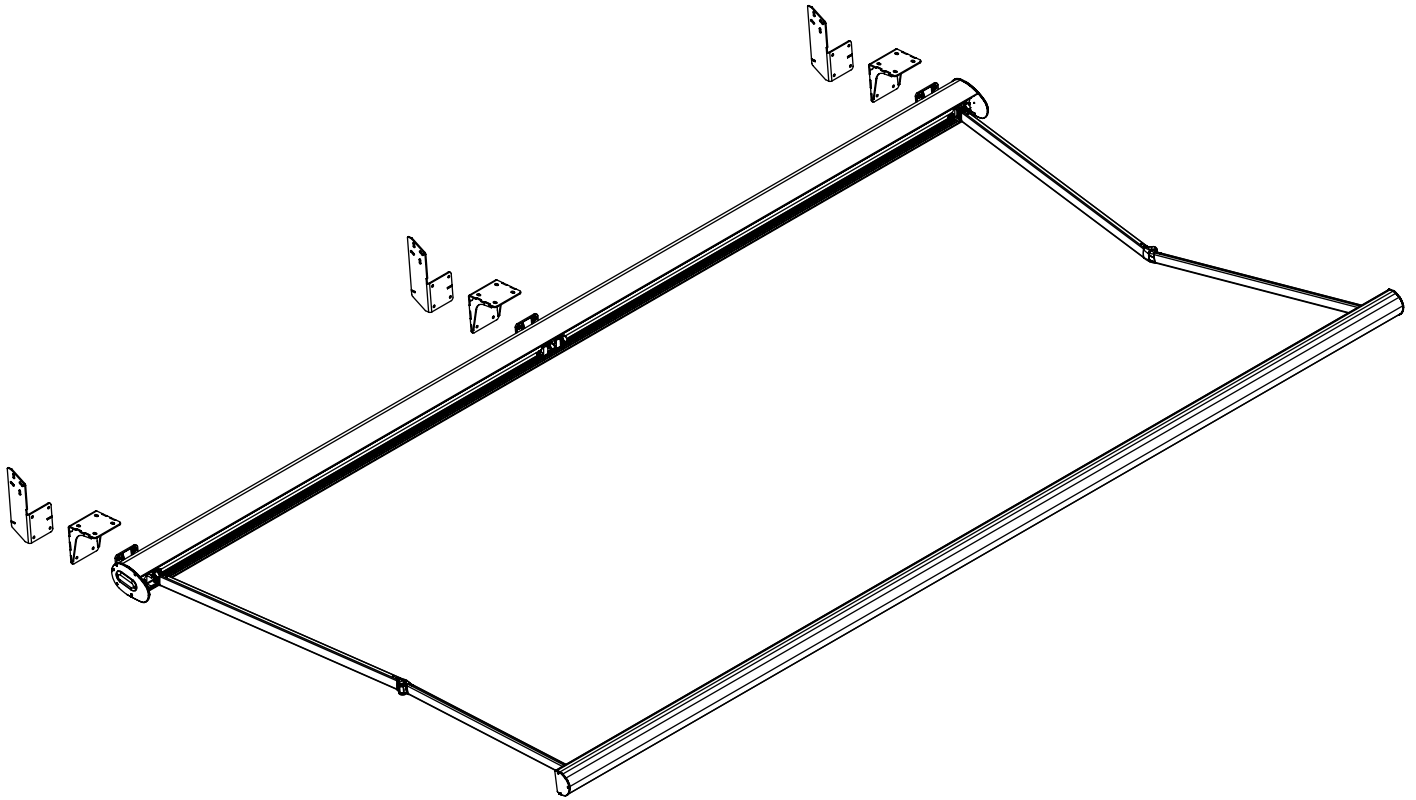

colour palette	RAL
electric drive	yes
manual drive	yes
maximum width	6.0 m
maximum projection	3.6 m
cassette	yes
optional hood	no
tilt angle	5°-40°
fabric	140 patterns
valance	no

tilt angle

installation to rafters