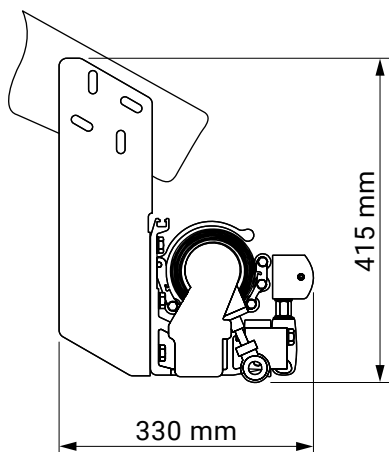

tilt angle

installation to rafters