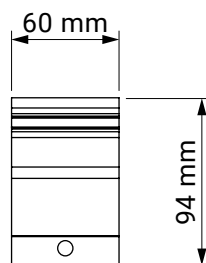

wall bracket

corsica
silver plus
australia
jamaica
jamaica volant
palladio