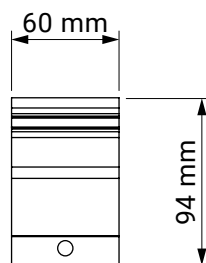

wall bracket

jamaica
corsica
silver plus
australia
jamaica volant
palladio