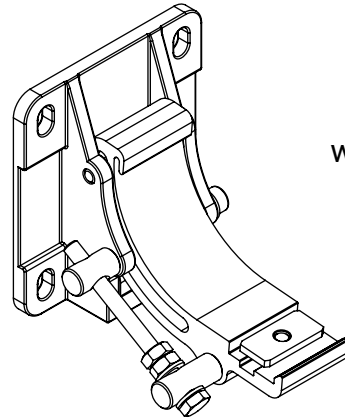

tilt angle

installation to rafters

ceiling installation

wall installation

wall bracket

dakar
casablanca

ceiling bracket

dakar
casablanca

under-roof bracket

dakar
casablanca

colour palette	RAL
electric drive	yes
manual drive	yes
maximum width	5.0 m
maximum projection	1.8 m
cassette	no
optional hood	no
fabric	140 patterns
valance	yes

**Italia universal bracket
(wall/ceiling)**