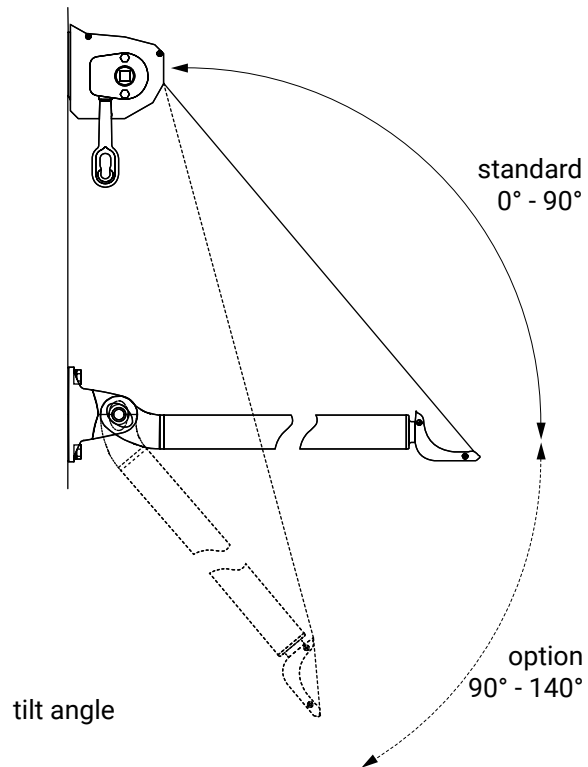

Installation to the arm hook (lowered arm)

Installation to the arm hook (arm horizontal)

Installation to the arm (arm horizontal)

Italia universal bracket
(wall/ceiling)

balcony italia
italia

colour palette	RAL
electric drive	yes
manual drive	yes
maximum width	5.0 m
maximum projection	1.4 m
cassette	yes
optional hood	no
fabric	140 patterns
valance	yes

ceiling bracket

italia box

wall bracket

italia box

internal niche bracket

italia
italia box

Arm wall bracket

italia
italia box