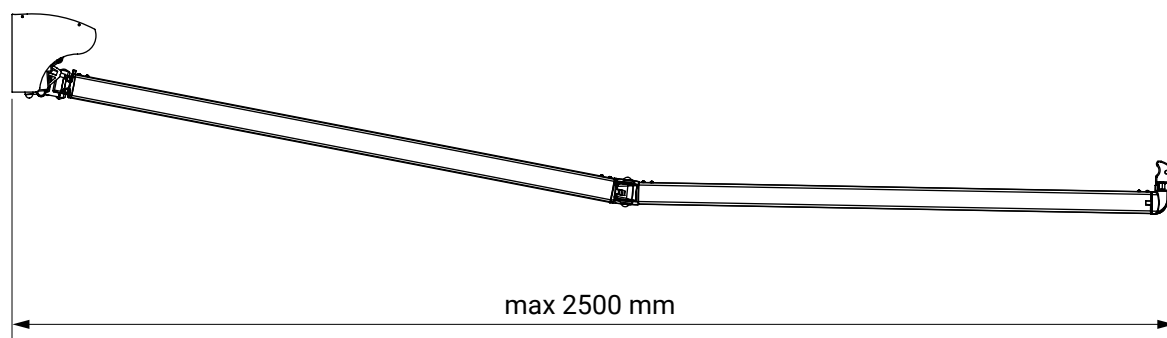

ceiling installation

wall installation

universal bracket left
malta

universal bracket right
malta

Silver Plus

colour palette	RAL
electric drive	yes
manual drive	yes
maximum width	5.3 m
maximum projection	2.5 m
cassette	no
optional hood	yes
tilt angle	5°–40°
fabric	140 patterns
valance	yes