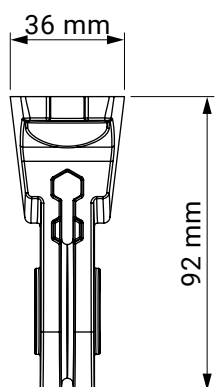

under-roof bracket

dakar
casablanca

colour palette	RAL
electric drive	yes
manual drive	yes
maximum width	5.0 m
maximum projection	1.8 m
cassette	no
optional hood	no
fabric	140 patterns
valance	yes

**Italia universal bracket
(wall/ceiling)**

italia
balcony italia

arm wall bracket

italia
box italia

internal niche bracket

italia
box italia

colour palette	RAL
electric drive	no
manual drive	yes
maximum width	5.0 m
maximum projection	0.7 m
cassette	no
optional hood	no
fabric	140 patterns
valance	yes

ceiling bracket

italia box

wall bracket

italia box

internal niche bracket

italia
italia box

Arm wall bracket

italia
italia box

colour palette	RAL
electric drive	no
manual drive	yes
maximum height	2.0 m
minimum height	1.1 m
maximum projection	4.0 m
cassette	yes
fabric	140 patterns

bracket for the wall mounting

www.ripointernational.lv