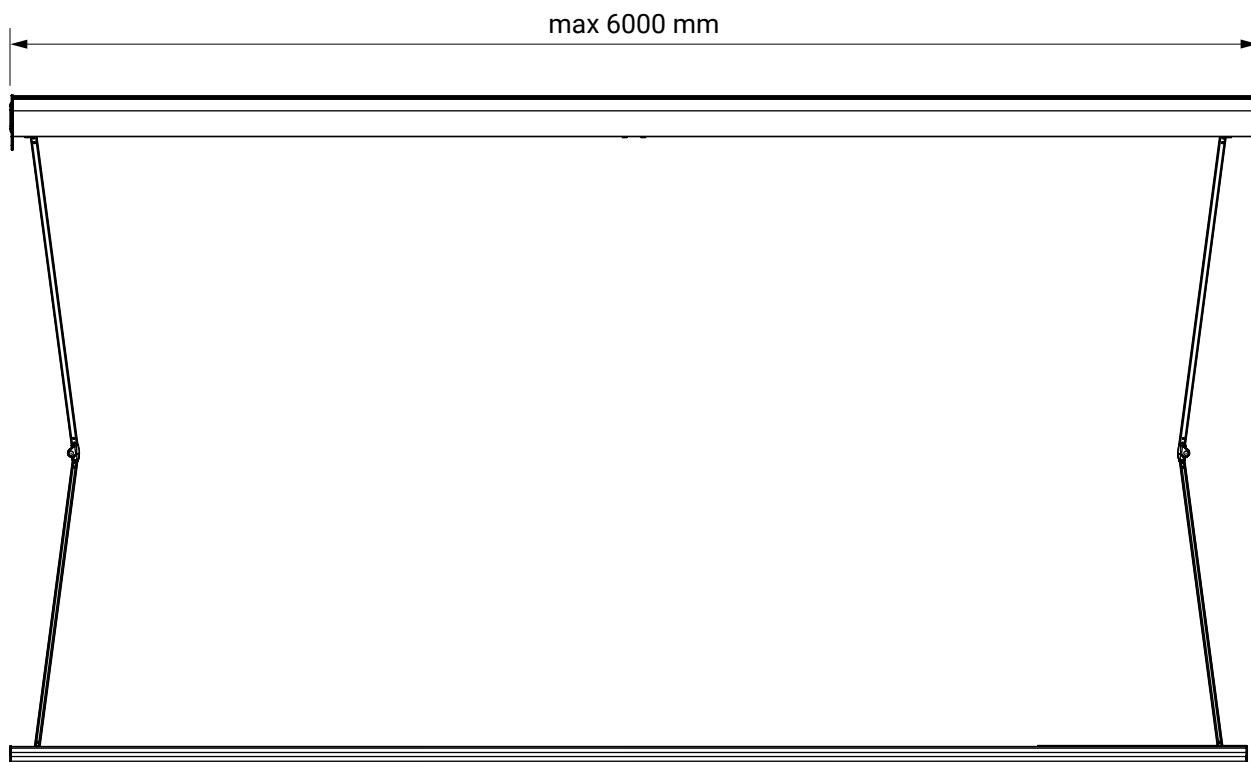

colour palette	RAL
electric drive	yes
manual drive	yes
maximum width	6.0 m
maximum projection	3.6 m
cassette	yes
optional hood	no
tilt angle	5°-40°
fabric	140 patterns
valance	no

tilt angle

installation to rafters