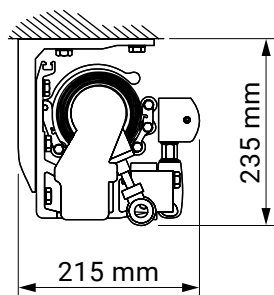

ceiling installation