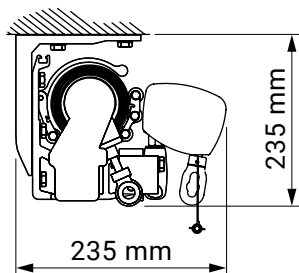

ceiling installation