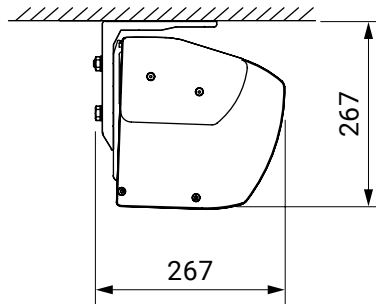

colour palette	RAL
electric drive	yes
manual drive	no
maximum width	7.0 m
maximum projection	3.6 m
cassette	yes
optional hood	no
tilt angle	5°–35°
fabric	140 patterns
valance	no

installation to rafters