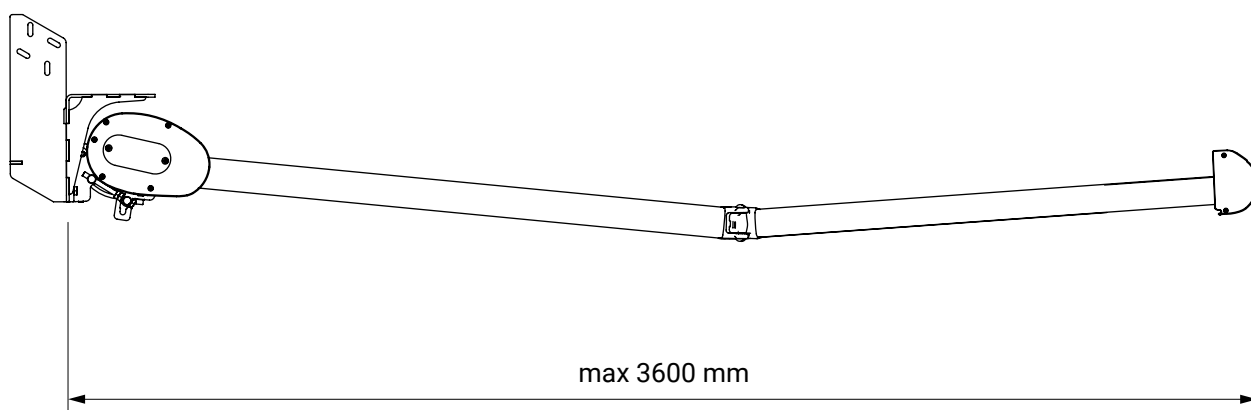

colour palette	RAL
electric drive	yes
manual drive	yes
maximum width	6.0 m
maximum projection	3.6 m
cassette	yes
optional hood	no
tilt angle	5°-40°
fabric	140 patterns
valance	no

tilt angle

installation to rafters