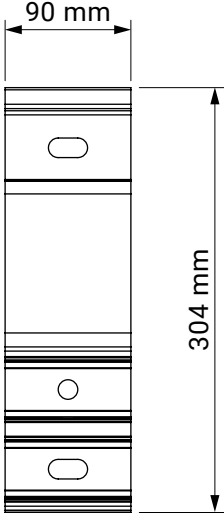

wall installation

tilt angle

wall bracket
giant

colour palette	RAL
electric drive	yes
manual drive	yes
maximum width	5.0 m
maximum projection	3.1 m
cassette	no
optional hood	no
tilt angle	5°–70° (wall) 5°–85° (ceiling)
fabric	140 patterns
valance	yes