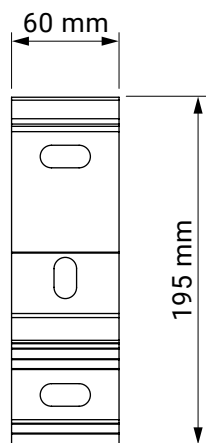

wall bracket

corsica
silver plus
australia
jamaica
jamaica volant
palladio