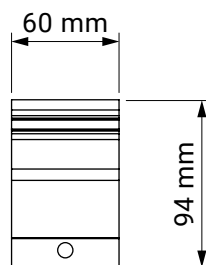

wall bracket

silver plus
corsica
australia
jamaica
jamaica volant
palladio