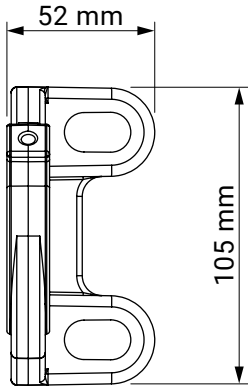

under-roof bracket

dakar
casablanca

colour palette	RAL
electric drive	yes
manual drive	yes
maximum width	5.0 m
maximum projection	1.8 m
cassette	no
optional hood	no
fabric	140 patterns
valance	yes

**Italia universal bracket
(wall/ceiling)**

italia
balcony italia

arm wall bracket

italia
box italia

internal niche bracket

italia
box italia

colour palette	RAL
electric drive	no
manual drive	yes
maximum width	5.0 m
maximum projection	0.7 m
cassette	no
optional hood	no
fabric	140 patterns
valance	yes

Installation to the arm hook (lowered arm)

Installation to the arm hook (arm horizontal)

Installation to the arm (arm horizontal)

Italia universal bracket
(wall/ceiling)

balcony italia
italia

colour palette	RAL
electric drive	yes
manual drive	yes
maximum width	5.0 m
maximum projection	1.4 m
cassette	yes
optional hood	no
fabric	140 patterns
valance	yes

ceiling bracket

italia box

wall bracket

italia box

internal niche bracket

italia
italia box

Arm wall bracket

italia
italia box