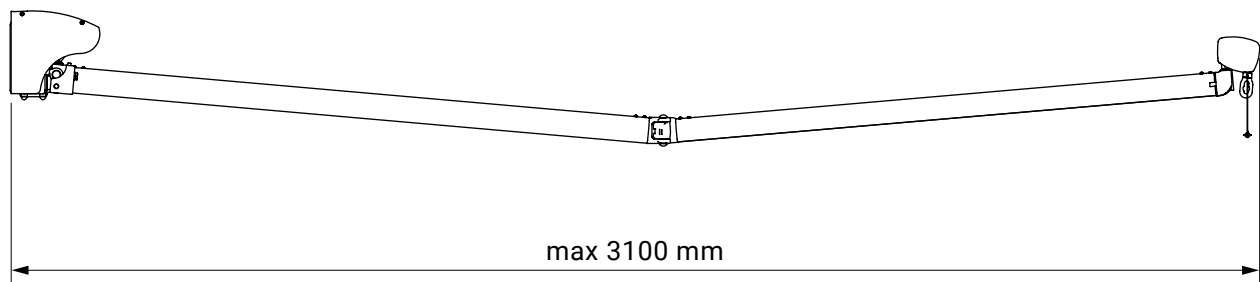

ceiling bracket

jamaica
corsica
silver plus
australia
jamaica volant
palladio

under-roof bracket

jamaica
 corsica
 silver plus
 australia
 jamaica volant
 palladio

Jamaica Volant

colour palette	RAL
electric drive	yes
manual drive	yes
maximum width	6.0 m
maximum projection	3.1 m
cassette	no
optional hood	yes
tilt angle	5°–40°
fabric	140 patterns
VOLANT valance - with manual drive	yes
• maximum height for Soltis fabrics	1.5 m
• maximum height for acrylic fabrics	1.2 m

overlapping arms option

tilt angle

installation to rafters

ceiling installation

wall installation with hood

wall installation

Jamaica Volant

wall bracket