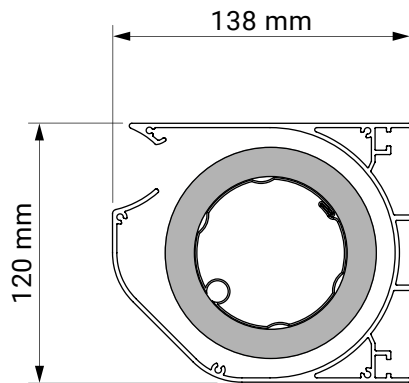

italia
balcony italia

arm wall bracket

italia
box italia

internal niche bracket

italia
box italia

colour palette	RAL
electric drive	no
manual drive	yes
maximum width	5.0 m
maximum projection	0.7 m
cassette	no
optional hood	no
fabric	140 patterns
valance	yes

Installation to the arm hook (lowered arm)

Installation to the arm hook (arm horizontal)

Installation to the arm (arm horizontal)

Italia universal bracket
(wall/ceiling)

balcony italia
italia

colour palette	RAL
electric drive	yes
manual drive	yes
maximum width	5.0 m
maximum projection	1.4 m
cassette	yes
optional hood	no
fabric	140 patterns
valance	yes

ceiling bracket

italia box

wall bracket

italia box

internal niche bracket

italia
italia box

Arm wall bracket

italia
italia box

colour palette	RAL
electric drive	no
manual drive	yes
maximum height	2.0 m
minimum height	1.1 m
maximum projection	4.0 m
cassette	yes
fabric	140 patterns

bracket for the wall mounting

www.ripointernational.lv