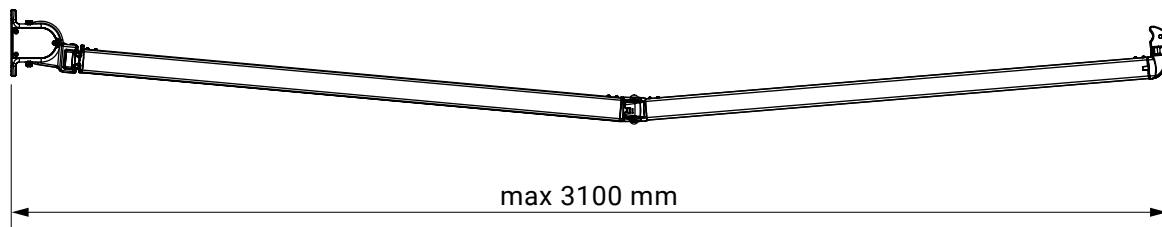

corsica
 silver plus
 australia
 jamaica
 jamaica volant
 palladio

Giant

colour palette	RAL
electric drive	yes
manual drive	no
maximum width	6.5 m
maximum projection	5.0 m
cassette	no
optional hood	no
tilt angle	5°–30°
fabric	140 patterns
valance	yes

wall installation

tilt angle

wall bracket
giant

colour palette	RAL
electric drive	yes
manual drive	yes
maximum width	5.0 m
maximum projection	3.1 m
cassette	no
optional hood	no
tilt angle	5°–70° (wall) 5°–85° (ceiling)
fabric	140 patterns
valance	yes