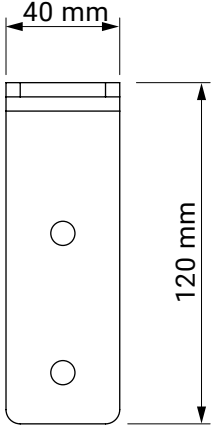

under-roof bracket

dakar
casablanca

colour palette	RAL
electric drive	yes
manual drive	yes
maximum width	5.0 m
maximum projection	1.8 m
cassette	no
optional hood	no
fabric	140 patterns
valance	yes

**Italia universal bracket
(wall/ceiling)**

italia
balcony italia

arm wall bracket

italia
box italia

internal niche bracket

italia
box italia

colour palette	RAL
electric drive	no
manual drive	yes
maximum width	5.0 m
maximum projection	0.7 m
cassette	no
optional hood	no
fabric	140 patterns
valance	yes

Installation to the arm hook (lowered arm)

Installation to the arm hook (arm horizontal)

Installation to the arm (arm horizontal)

Italia universal bracket
(wall/ceiling)

balcony italia
italia

colour palette	RAL
electric drive	yes
manual drive	yes
maximum width	5.0 m
maximum projection	1.4 m
cassette	yes
optional hood	no
fabric	140 patterns
valance	yes