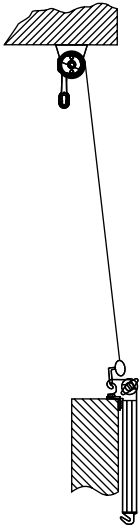

tilt angle

installation to rafters

ceiling installation

wall installation

wall bracket

dakar
casablanca

ceiling bracket

dakar
casablanca

italia
balcony italia

arm wall bracket

italia
box italia

internal niche bracket

italia
box italia

colour palette	RAL
electric drive	no
manual drive	yes
maximum width	5.0 m
maximum projection	0.7 m
cassette	no
optional hood	no
fabric	140 patterns
valance	yes