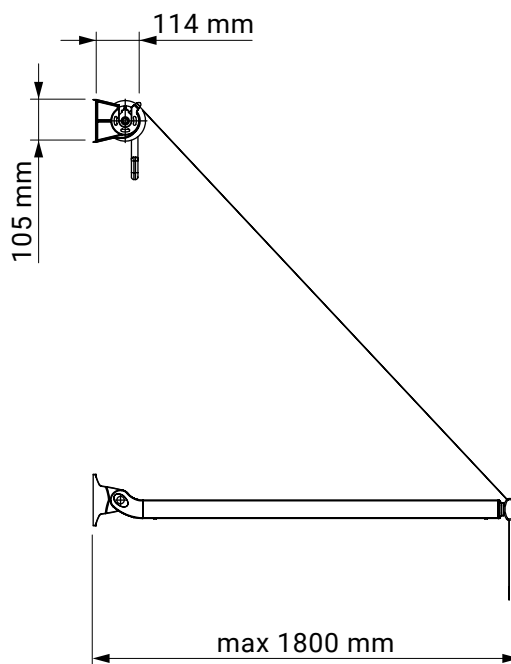

tilt angle

installation to rafters

ceiling installation

wall installation

wall bracket

dakar
casablanca

ceiling bracket

dakar
casablanca

under-roof bracket

dakar
casablanca

colour palette	RAL
electric drive	yes
manual drive	yes
maximum width	5.0 m
maximum projection	1.8 m
cassette	no
optional hood	no
fabric	140 patterns
valance	yes

**Italia universal bracket
(wall/ceiling)**