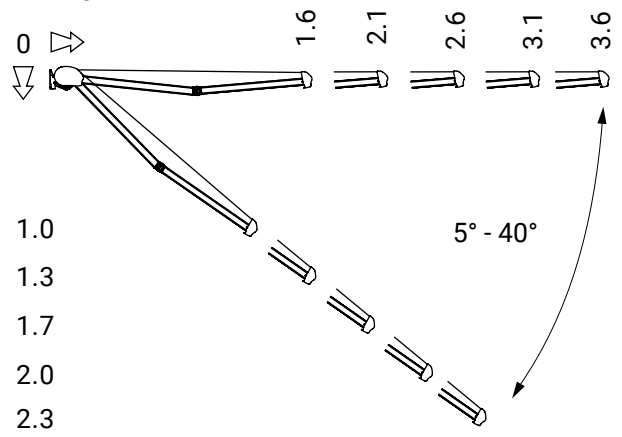

tilt angle

installation to rafters

ceiling installation

wall installation

wall bracket

palladio
 corsica
 silver plus
 australia
 jamaica
 jamaica volant

ceiling bracket

palladio
 corsica
 silver plus
 australia
 jamaica
 jamaica volant

under-roof bracket

palladio
 corsica
 silver plus
 australia
 jamaica
 jamaica volant

colour palette	RAL
electric drive	yes
manual drive	yes
maximum width	6.0 m
maximum projection	3.6 m
cassette	yes
optional hood	no
tilt angle	5°–40°
fabric	140 patterns
valance	yes

tilt angle

installation to rafters

ceiling installation

wall installation

wall bracket

dakar
casablanca

ceiling bracket

dakar
casablanca