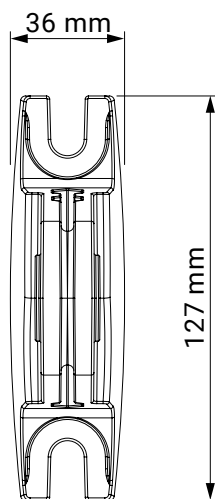

under-roof bracket

dakar
casablanca

colour palette	RAL
electric drive	yes
manual drive	yes
maximum width	5.0 m
maximum projection	1.8 m
cassette	no
optional hood	no
fabric	140 patterns
valance	yes

**Italia universal bracket
(wall/ceiling)**

italia
balcony italia

arm wall bracket

italia
box italia

internal niche bracket

italia
box italia

colour palette	RAL
electric drive	no
manual drive	yes
maximum width	5.0 m
maximum projection	0.7 m
cassette	no
optional hood	no
fabric	140 patterns
valance	yes

ceiling bracket

italia box

wall bracket

italia box

internal niche bracket

italia
italia box

Arm wall bracket

italia
italia box

colour palette	RAL
electric drive	no
manual drive	yes
maximum height	2.0 m
minimum height	1.1 m
maximum projection	4.0 m
cassette	yes
fabric	140 patterns

bracket for the wall mounting

www.ripointernational.lv