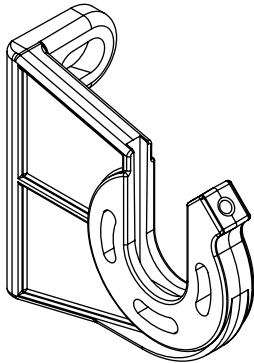

tilt angle

installation to rafters

ceiling installation

wall installation

wall bracket

dakar
casablanca

ceiling bracket

dakar
casablanca

italia
balcony italia

arm wall bracket

italia
box italia

internal niche bracket

italia
box italia

colour palette	RAL
electric drive	no
manual drive	yes
maximum width	5.0 m
maximum projection	0.7 m
cassette	no
optional hood	no
fabric	140 patterns
valance	yes

Installation to the arm hook (lowered arm)

Installation to the arm hook (arm horizontal)

Installation to the arm (arm horizontal)

Italia universal bracket
(wall/ceiling)

balcony italia
italia

colour palette	RAL
electric drive	yes
manual drive	yes
maximum width	5.0 m
maximum projection	1.4 m
cassette	yes
optional hood	no
fabric	140 patterns
valance	yes

ceiling bracket

italia box

wall bracket

italia box

internal niche bracket

italia
italia box

Arm wall bracket

italia
italia box