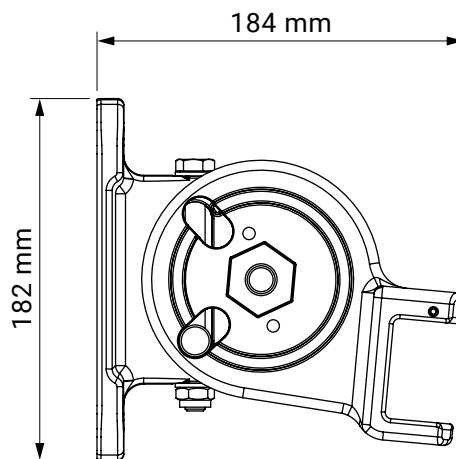

ceiling installation

wall installation

universal bracket left
malta

universal bracket right
malta

Silver Plus

colour palette	RAL
electric drive	yes
manual drive	yes
maximum width	5.3 m
maximum projection	2.5 m
cassette	no
optional hood	yes
tilt angle	5°–40°
fabric	140 patterns
valance	yes