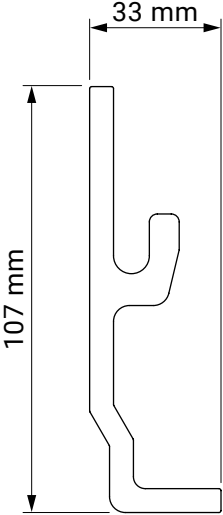

under-roof bracket

dakar
casablanca

colour palette	RAL
electric drive	yes
manual drive	yes
maximum width	5.0 m
maximum projection	1.8 m
cassette	no
optional hood	no
fabric	140 patterns
valance	yes

**Italia universal bracket
(wall/ceiling)**

italia
balcony italia

arm wall bracket

italia
box italia

internal niche bracket

italia
box italia

colour palette	RAL
electric drive	no
manual drive	yes
maximum width	5.0 m
maximum projection	0.7 m
cassette	no
optional hood	no
fabric	140 patterns
valance	yes

Installation to the arm hook (lowered arm)

Installation to the arm hook (arm horizontal)

Installation to the arm (arm horizontal)

Italia universal bracket
(wall/ceiling)

balcony italia
italia

colour palette	RAL
electric drive	yes
manual drive	yes
maximum width	5.0 m
maximum projection	1.4 m
cassette	yes
optional hood	no
fabric	140 patterns
valance	yes

ceiling bracket

italia box

wall bracket

italia box

internal niche bracket

italia
italia box

Arm wall bracket

italia
italia box