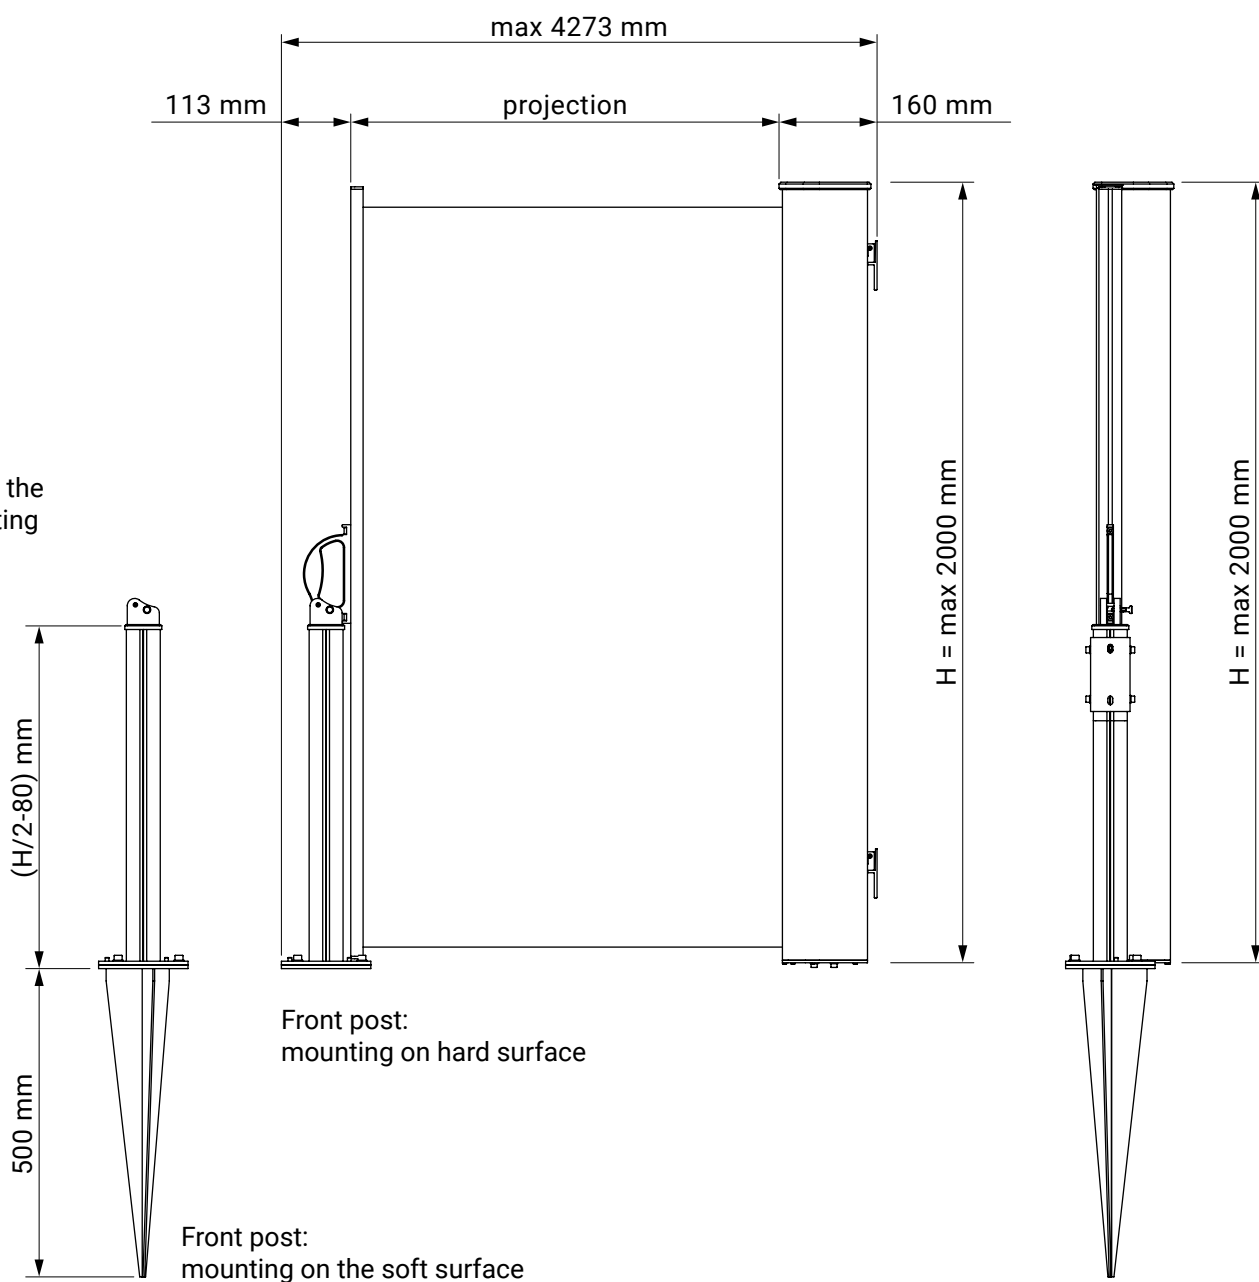

ceiling bracket

italia box

wall bracket

italia box

internal niche bracket

italia
italia box

Arm wall bracket

italia
italia box

colour palette	RAL
electric drive	no
manual drive	yes
maximum height	2.0 m
minimum height	1.1 m
maximum projection	4.0 m
cassette	yes
fabric	140 patterns

bracket for the wall mounting

www.ripointernational.lv