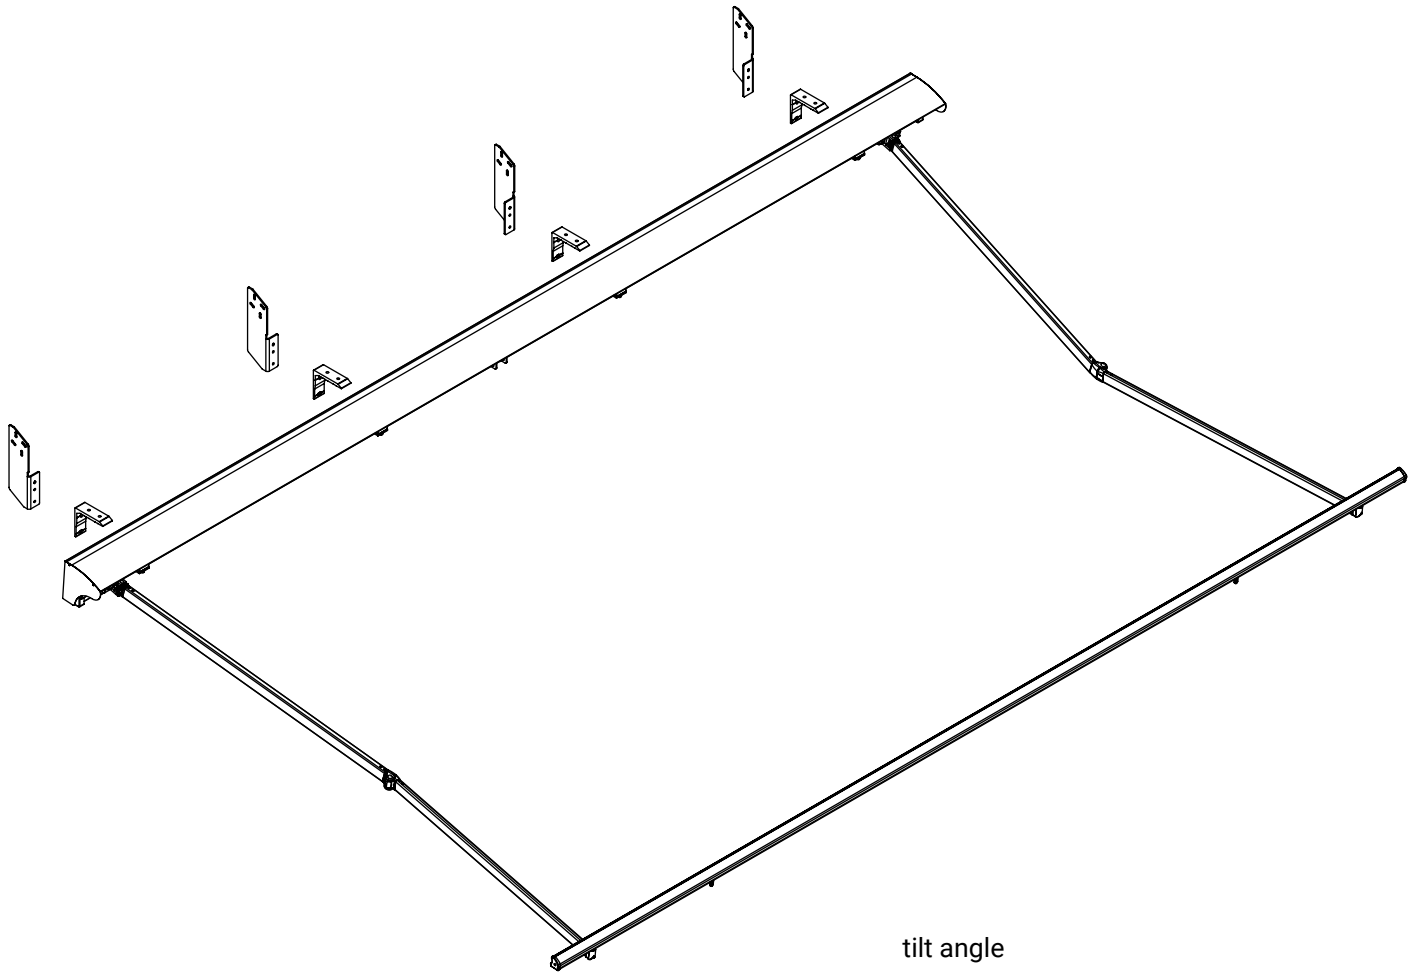

ceiling installation

wall installation

universal bracket left
malta

universal bracket right
malta

Silver Plus

colour palette	RAL
electric drive	yes
manual drive	yes
maximum width	5.3 m
maximum projection	2.5 m
cassette	no
optional hood	yes
tilt angle	5°–40°
fabric	140 patterns
valance	yes