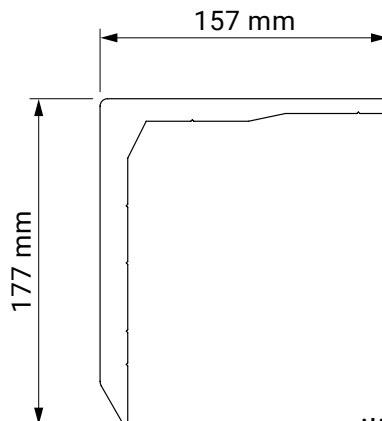

ceiling bracket

corsica
silver plus
australia
jamaica
jamaica volant
palladio