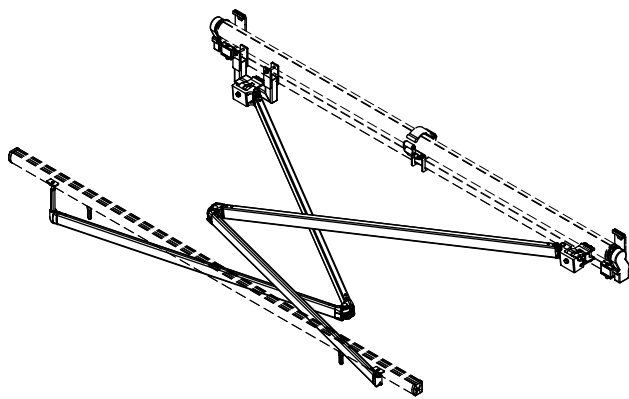

overlapping arms option