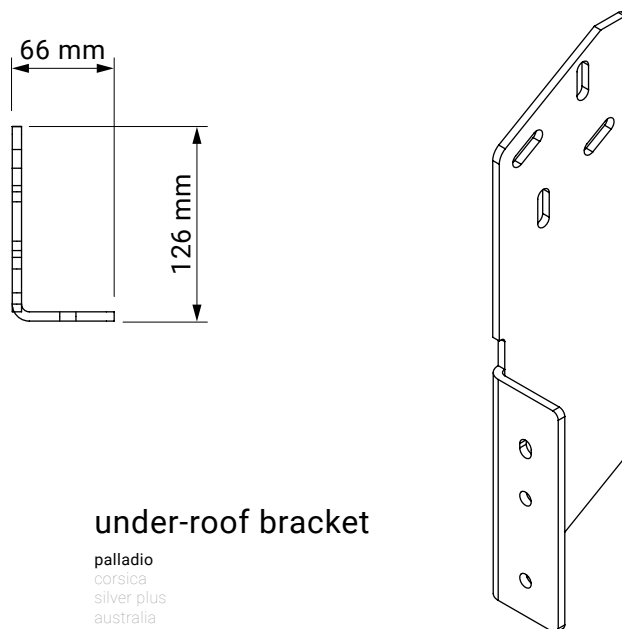

tilt angle

installation to rafters

ceiling installation

wall installation

wall bracket

palladio
 corsica
 silver plus
 australia
 jamaica
 jamaica volant

ceiling bracket

palladio
 corsica
 silver plus
 australia
 jamaica
 jamaica volant