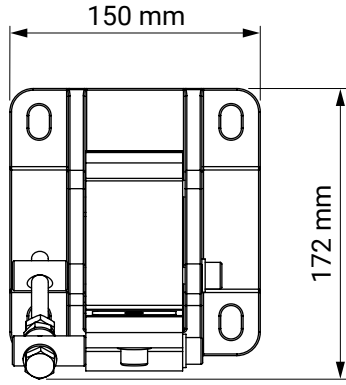

tilt angle

installation to rafters

ceiling installation

wall installation

wall bracket

dakar
casablanca

ceiling bracket

dakar
casablanca

under-roof bracket

dakar
casablanca

colour palette	RAL
electric drive	yes
manual drive	yes
maximum width	5.0 m
maximum projection	1.8 m
cassette	no
optional hood	no
fabric	140 patterns
valance	yes

**Italia universal bracket
(wall/ceiling)**

italia
balcony italia

arm wall bracket

italia
box italia

internal niche bracket

italia
box italia

colour palette	RAL
electric drive	no
manual drive	yes
maximum width	5.0 m
maximum projection	0.7 m
cassette	no
optional hood	no
fabric	140 patterns
valance	yes