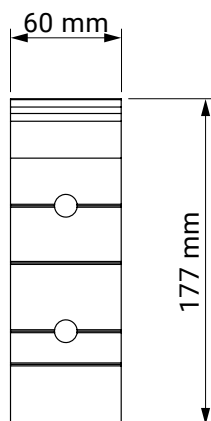

ceiling bracket

corsica
silver plus
australia
jamaica
jamaica volant
palladio