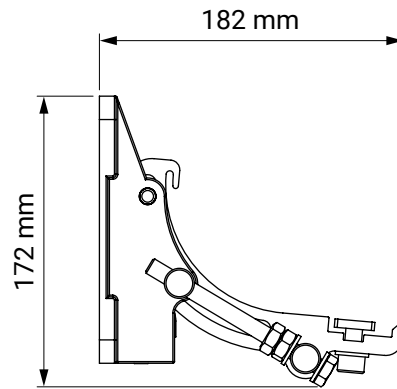

wall bracket

casablanca
dakkar