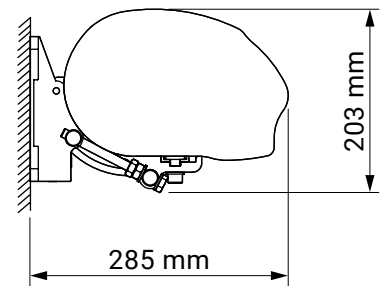

under-roof bracket

palladio
 corsica
 silver plus
 australia
 jamaica
 jamaica volant

colour palette	RAL
electric drive	yes
manual drive	yes
maximum width	6.0 m
maximum projection	3.6 m
cassette	yes
optional hood	no
tilt angle	5°–40°
fabric	140 patterns
valance	yes

tilt angle

installation to rafters

ceiling installation

wall installation

wall bracket

dakar
casablanca

ceiling bracket

dakar
casablanca