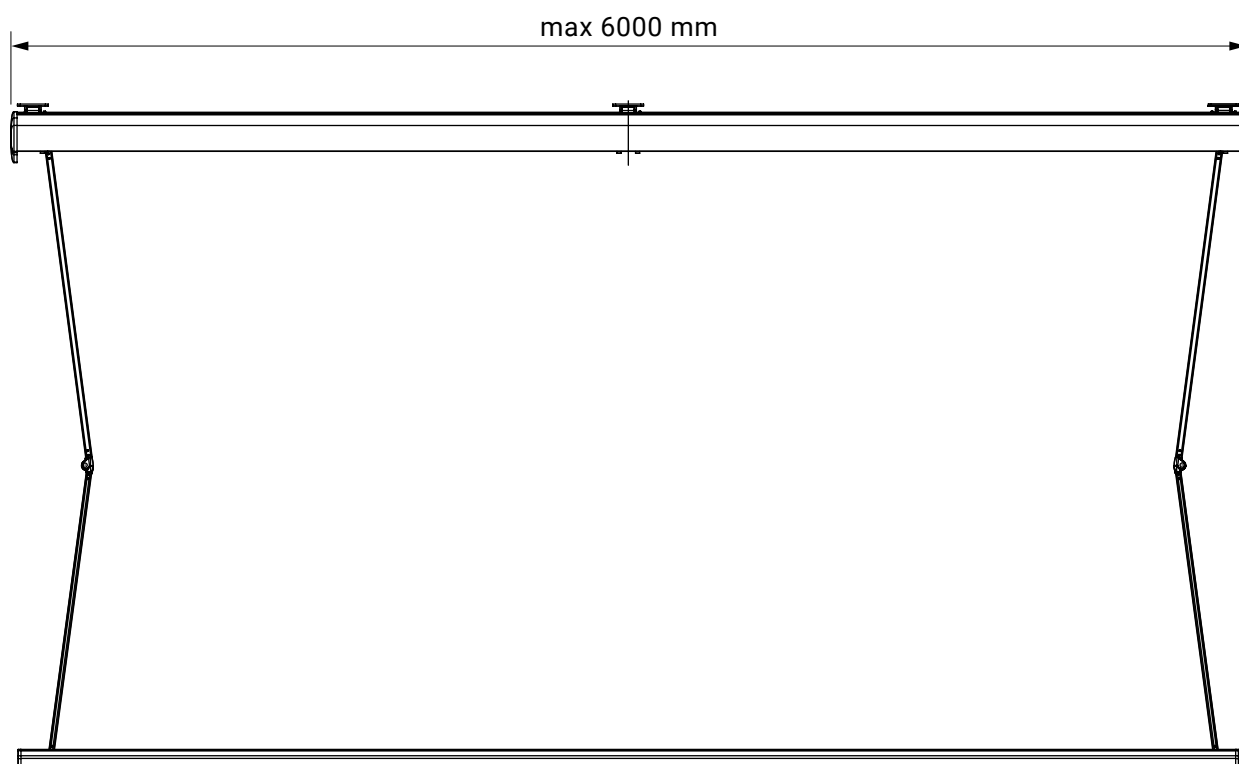

colour palette	RAL
electric drive	yes
manual drive	yes
maximum width	6.0 m
maximum projection	3.6 m
cassette	yes
optional hood	no
tilt angle	5°–40°
fabric	140 patterns
valance	yes