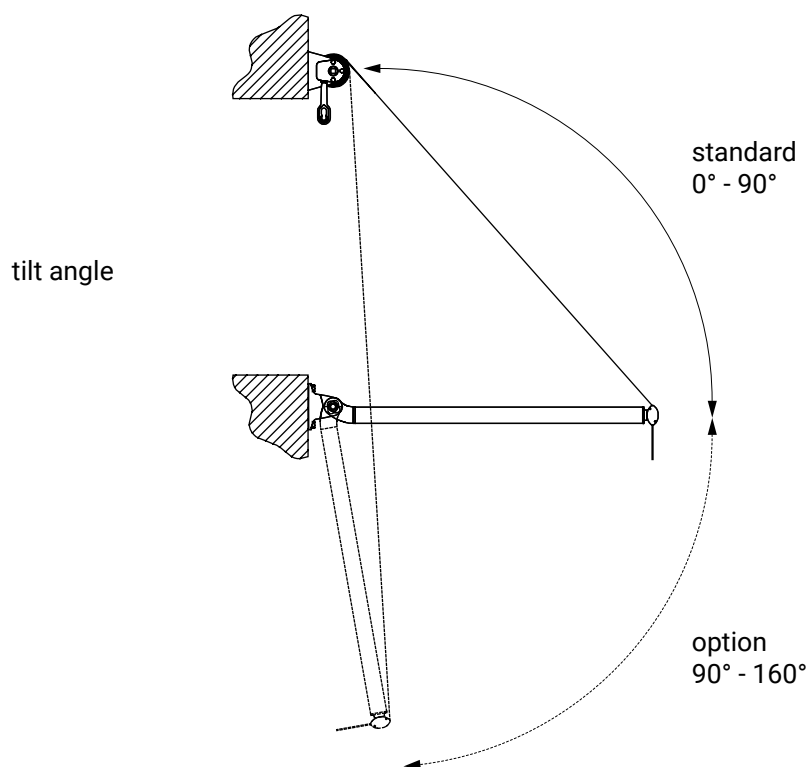

tilt angle

installation to rafters

ceiling installation

wall installation

wall bracket

dakar
casablanca

ceiling bracket

dakar
casablanca

under-roof bracket

dakar
casablanca

colour palette	RAL
electric drive	yes
manual drive	yes
maximum width	5.0 m
maximum projection	1.8 m
cassette	no
optional hood	no
fabric	140 patterns
valance	yes

**Italia universal bracket
(wall/ceiling)**