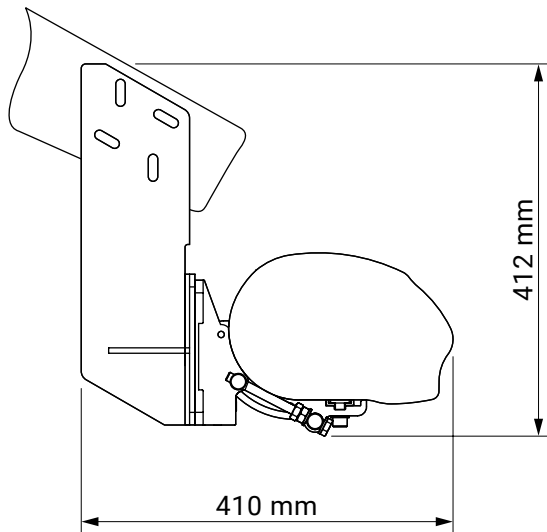

tilt angle

installation to rafters

ceiling installation

wall installation

wall bracket

dakar
casablanca

ceiling bracket

dakar
casablanca

under-roof bracket

dakar
casablanca

colour palette	RAL
electric drive	yes
manual drive	yes
maximum width	5.0 m
maximum projection	1.8 m
cassette	no
optional hood	no
fabric	140 patterns
valance	yes

**Italia universal bracket
(wall/ceiling)**