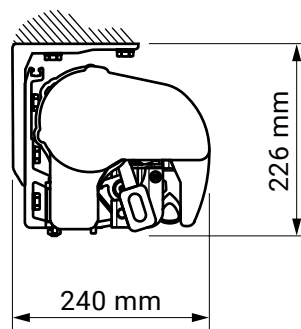

ceiling installation