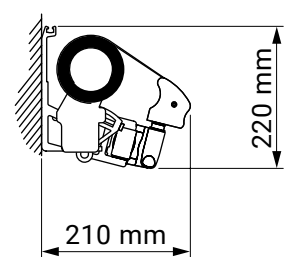

wall installation