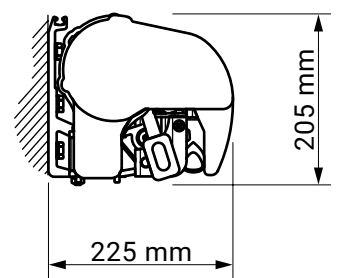

wall installation