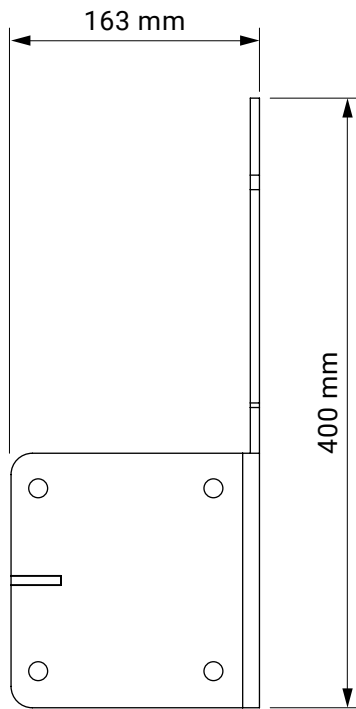

Under-roof bracket

casablanca
dakar