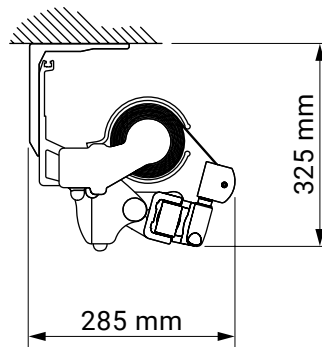

ceiling installation