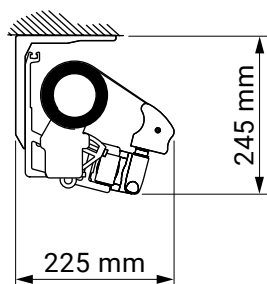

ceiling installation