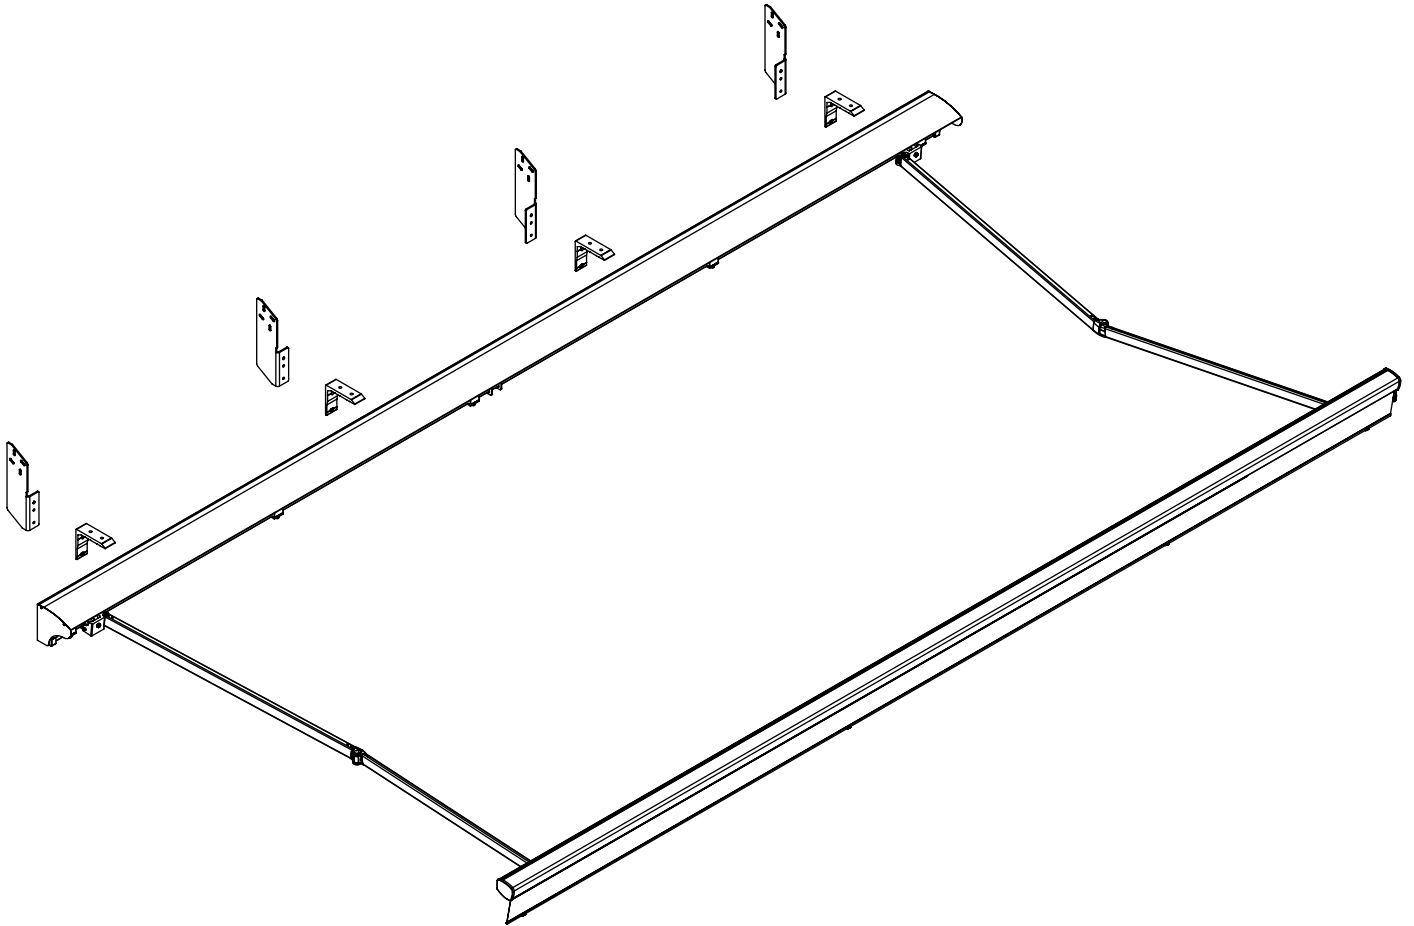

ceiling bracket

jamaica
corsica
silver plus
australia
jamaica volant
palladio

under-roof bracket

jamaica
 corsica
 silver plus
 australia
 jamaica volant
 palladio

Jamaica Volant

colour palette	RAL
electric drive	yes
manual drive	yes
maximum width	6.0 m
maximum projection	3.1 m
cassette	no
optional hood	yes
tilt angle	5°–40°
fabric	140 patterns
VOLANT valance - with manual drive	yes
• maximum height for Soltis fabrics	1.5 m
• maximum height for acrylic fabrics	1.2 m

overlapping arms option

tilt angle

installation to rafters

ceiling installation

wall installation with hood

wall installation

Jamaica Volant

wall bracket