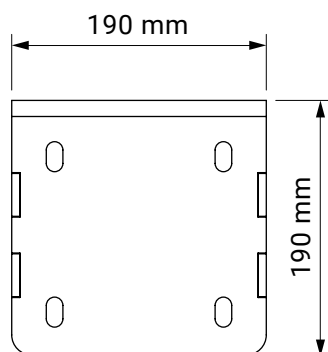

ceiling bracket

casablanca
dakkar