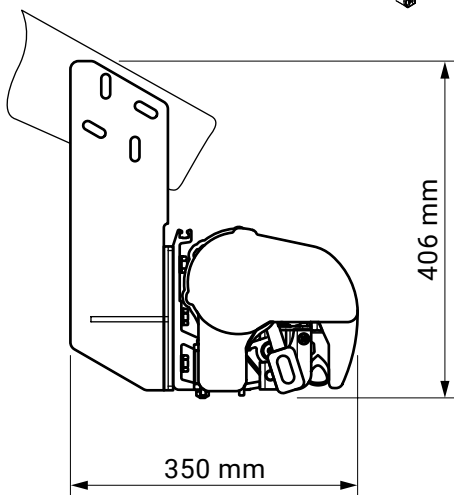

tilt angle

installation to rafters