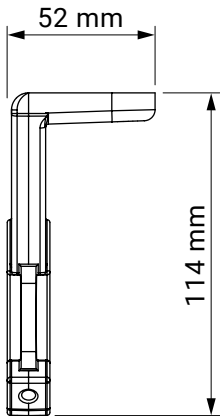

under-roof bracket

dakar
casablanca

colour palette	RAL
electric drive	yes
manual drive	yes
maximum width	5.0 m
maximum projection	1.8 m
cassette	no
optional hood	no
fabric	140 patterns
valance	yes

**Italia universal bracket
(wall/ceiling)**

italia
balcony italia

arm wall bracket

italia
box italia

internal niche bracket

italia
box italia

colour palette	RAL
electric drive	no
manual drive	yes
maximum width	5.0 m
maximum projection	0.7 m
cassette	no
optional hood	no
fabric	140 patterns
valance	yes

Installation to the arm hook (lowered arm)

Installation to the arm hook (arm horizontal)

Installation to the arm (arm horizontal)

Italia universal bracket
(wall/ceiling)

balcony italia
italia

colour palette	RAL
electric drive	yes
manual drive	yes
maximum width	5.0 m
maximum projection	1.4 m
cassette	yes
optional hood	no
fabric	140 patterns
valance	yes

ceiling bracket

italia box

wall bracket

italia box

internal niche bracket

italia
italia box

Arm wall bracket

italia
italia box