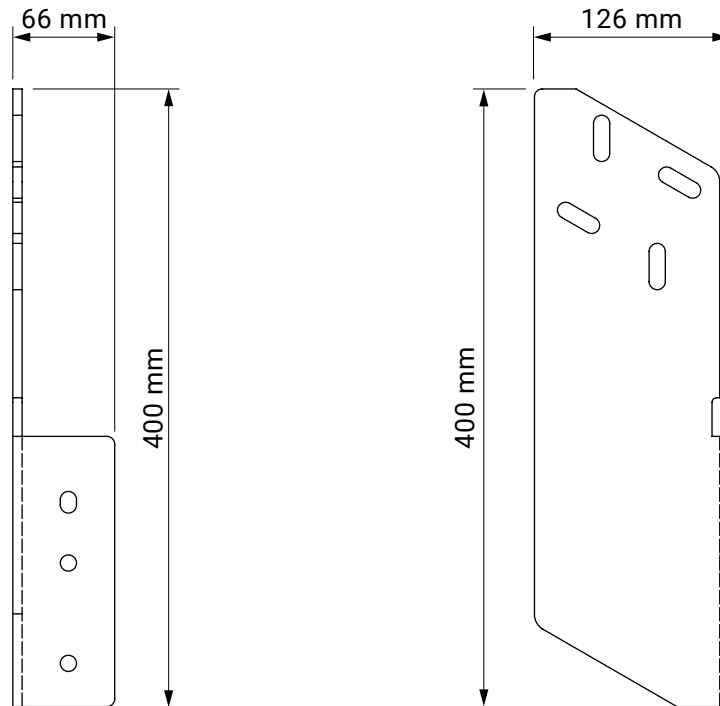

under-roof bracket

australia
corsica
silver plus
jamaica
jamaica volant
palladio