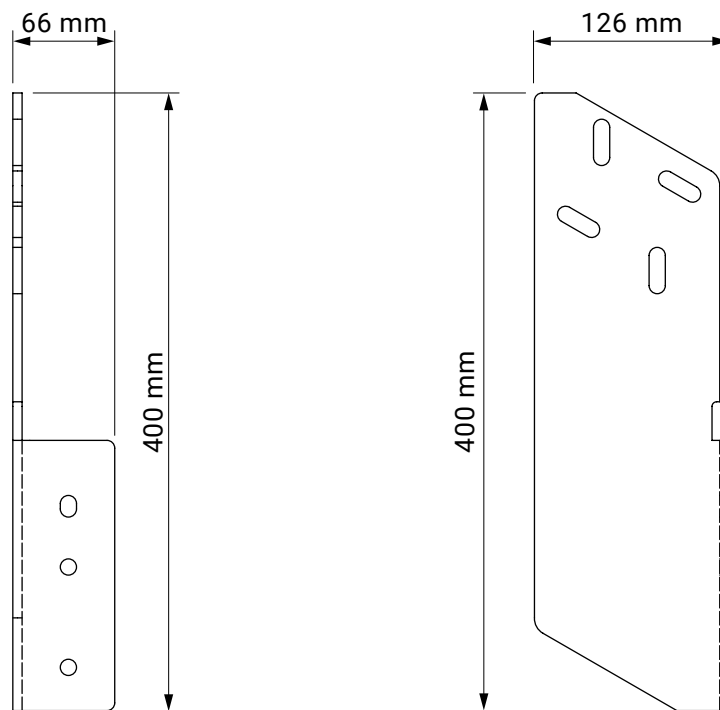

under-roof bracket

silver plus
corsica
australia
jamaica
jamaica volant
palladio