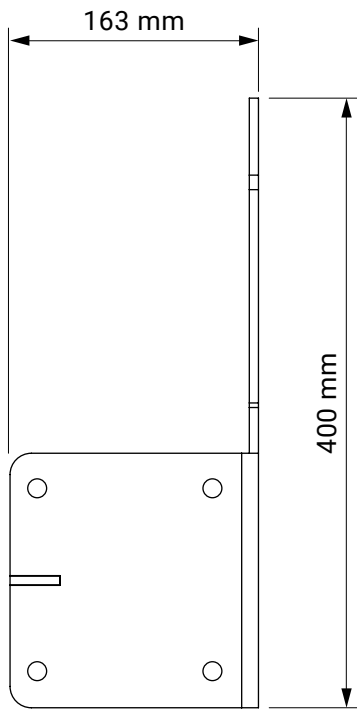

tilt angle

installation to rafters

ceiling installation

wall installation

wall bracket

dakar
casablanca

ceiling bracket

dakar
casablanca

under-roof bracket

dakar
casablanca

colour palette	RAL
electric drive	yes
manual drive	yes
maximum width	5.0 m
maximum projection	1.8 m
cassette	no
optional hood	no
fabric	140 patterns
valance	yes

**Italia universal bracket
(wall/ceiling)**

italia
balcony italia

arm wall bracket

italia
box italia

internal niche bracket

italia
box italia

colour palette	RAL
electric drive	no
manual drive	yes
maximum width	5.0 m
maximum projection	0.7 m
cassette	no
optional hood	no
fabric	140 patterns
valance	yes