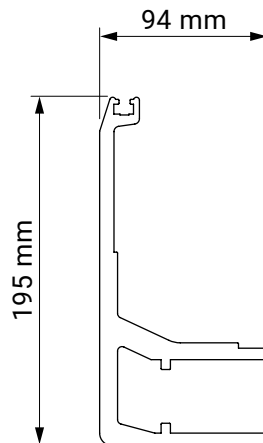

wall bracket

corsica
silver plus
australia
jamaica
jamaica volant
palladio