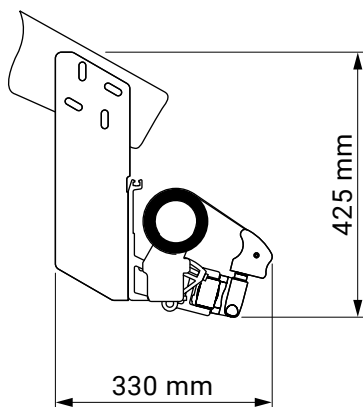

tilt angle

installation to rafters