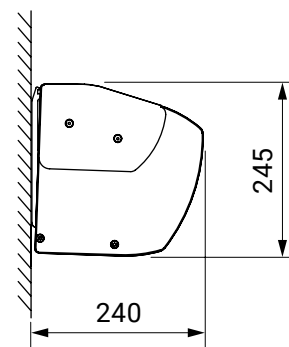

wall installation