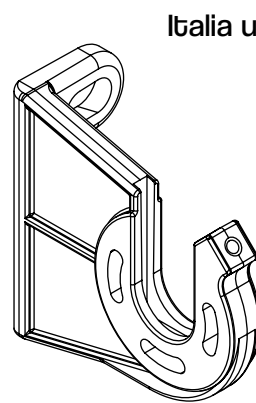

tilt angle

installation to rafters

ceiling installation

wall installation

wall bracket

dakar
casablanca

ceiling bracket

dakar
casablanca

under-roof bracket

dakar
casablanca

colour palette	RAL
electric drive	yes
manual drive	yes
maximum width	5.0 m
maximum projection	1.8 m
cassette	no
optional hood	no
fabric	140 patterns
valance	yes

**Italia universal bracket
(wall/ceiling)**

italia
balcony italia

arm wall bracket

italia
box italia

internal niche bracket

italia
box italia

colour palette	RAL
electric drive	no
manual drive	yes
maximum width	5.0 m
maximum projection	0.7 m
cassette	no
optional hood	no
fabric	140 patterns
valance	yes