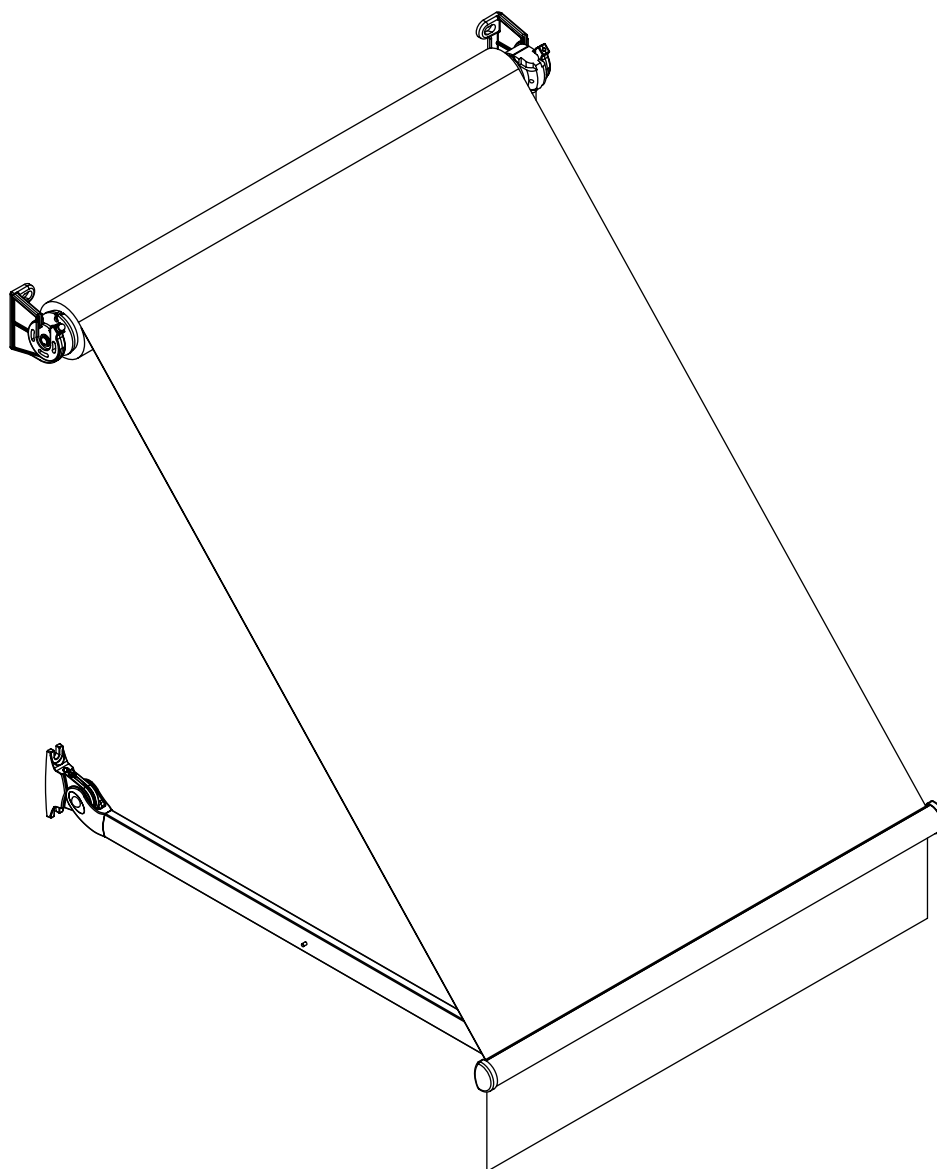

tilt angle

installation to rafters

ceiling installation

wall installation

wall bracket

dakar
casablanca

ceiling bracket

dakar
casablanca

under-roof bracket

dakar
casablanca

colour palette	RAL
electric drive	yes
manual drive	yes
maximum width	5.0 m
maximum projection	1.8 m
cassette	no
optional hood	no
fabric	140 patterns
valance	yes

**Italia universal bracket
(wall/ceiling)**