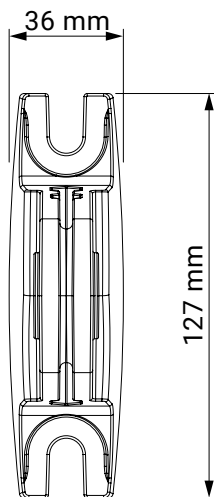

tilt angle

installation to rafters

ceiling installation

wall installation

wall bracket

dakar
casablanca

ceiling bracket

dakar
casablanca

under-roof bracket

dakar
casablanca

colour palette	RAL
electric drive	yes
manual drive	yes
maximum width	5.0 m
maximum projection	1.8 m
cassette	no
optional hood	no
fabric	140 patterns
valance	yes

**Italia universal bracket
(wall/ceiling)**

italia
balcony italia

arm wall bracket

italia
box italia

internal niche bracket

italia
box italia

colour palette	RAL
electric drive	no
manual drive	yes
maximum width	5.0 m
maximum projection	0.7 m
cassette	no
optional hood	no
fabric	140 patterns
valance	yes