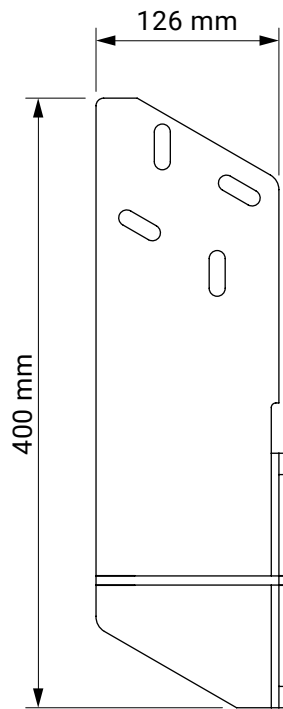

tilt angle

installation to rafters

ceiling installation

wall installation

wall bracket

dakar
casablanca

ceiling bracket

dakar
casablanca

under-roof bracket

dakar
casablanca

colour palette	RAL
electric drive	yes
manual drive	yes
maximum width	5.0 m
maximum projection	1.8 m
cassette	no
optional hood	no
fabric	140 patterns
valance	yes

**Italia universal bracket
(wall/ceiling)**