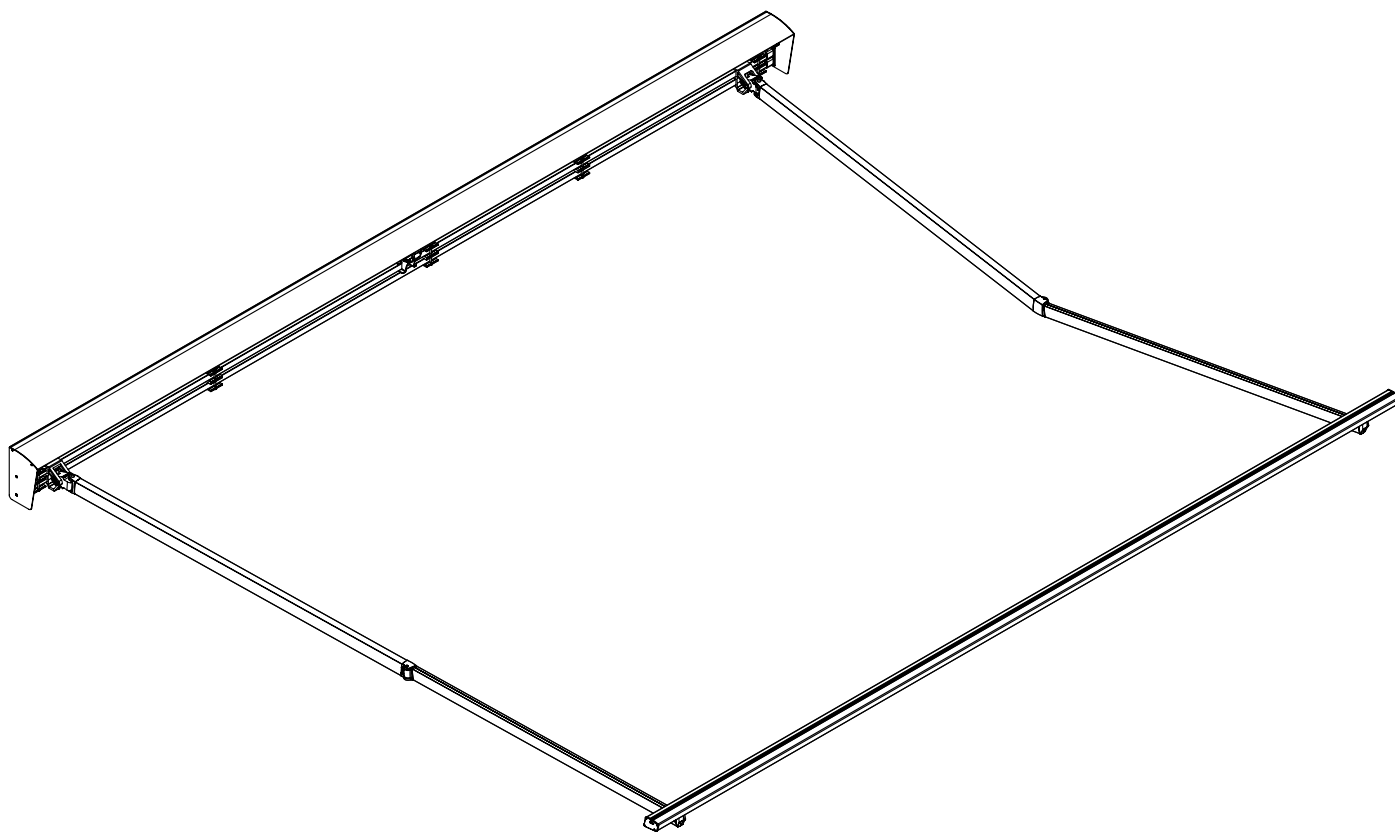

colour palette	RAL
electric drive	yes
manual drive	no
maximum width	7.0 m
maximum projection	3.6 m
cassette	yes
optional hood	no
tilt angle	5°–35°
fabric	140 patterns
valance	no

installation to rafters

ceiling installation

wall installation

wall bracket

corsica
 silver plus
 australia
 jamaica
 jamaica volant
 palladio

ceiling bracket

corsica
 silver plus
 australia
 jamaica
 jamaica volant
 palladio

under-roof bracket

wall installation

tilt angle

wall bracket
giant

colour palette	RAL
electric drive	yes
manual drive	yes
maximum width	5.0 m
maximum projection	3.1 m
cassette	no
optional hood	no
tilt angle	5°–70° (wall) 5°–85° (ceiling)
fabric	140 patterns
valance	yes