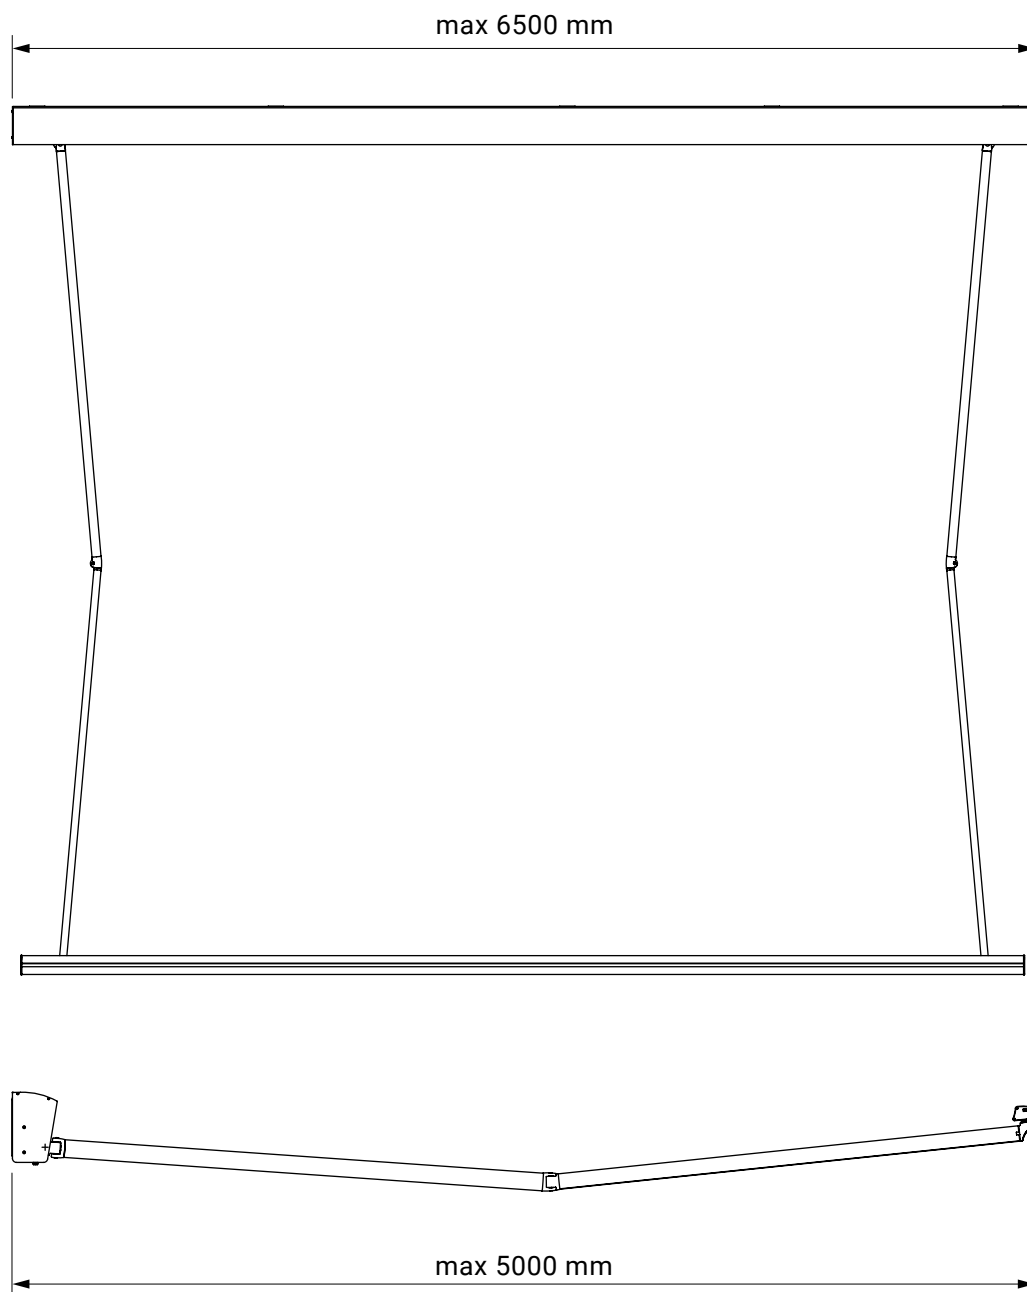

Giant

colour palette	RAL
electric drive	yes
manual drive	no
maximum width	6.5 m
maximum projection	5.0 m
cassette	no
optional hood	no
tilt angle	5°–30°
fabric	140 patterns
valance	yes