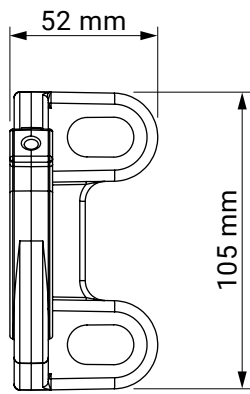

tilt angle

installation to rafters

ceiling installation

wall installation

wall bracket

dakar
casablanca

ceiling bracket

dakar
casablanca

under-roof bracket

dakar
casablanca

colour palette	RAL
electric drive	yes
manual drive	yes
maximum width	5.0 m
maximum projection	1.8 m
cassette	no
optional hood	no
fabric	140 patterns
valance	yes

**Italia universal bracket
(wall/ceiling)**

italia
balcony italia

arm wall bracket

italia
box italia

internal niche bracket

italia
box italia

colour palette	RAL
electric drive	no
manual drive	yes
maximum width	5.0 m
maximum projection	0.7 m
cassette	no
optional hood	no
fabric	140 patterns
valance	yes