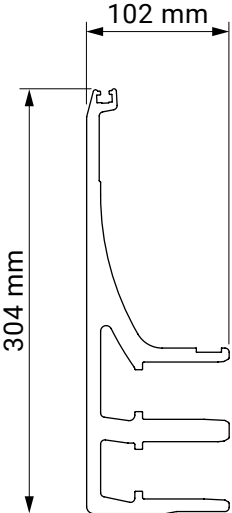

wall installation

tilt angle

wall bracket
giant

colour palette	RAL
electric drive	yes
manual drive	yes
maximum width	5.0 m
maximum projection	3.1 m
cassette	no
optional hood	no
tilt angle	5°–70° (wall) 5°–85° (ceiling)
fabric	140 patterns
valance	yes