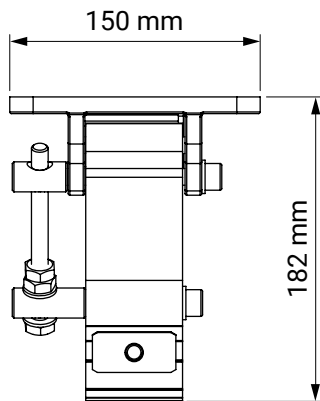

wall bracket

casablanca
dakkar