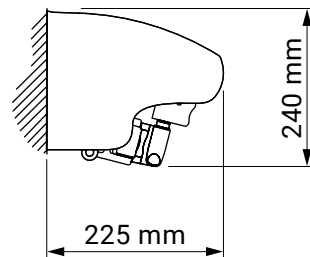

wall installation with hood