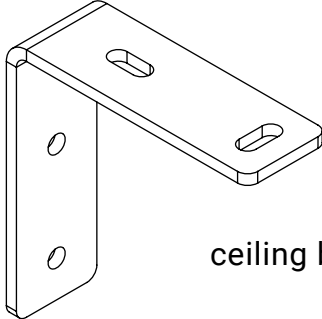

tilt angle

installation to rafters

ceiling installation

wall installation

wall bracket

dakar
casablanca

ceiling bracket

dakar
casablanca

Installation to the arm hook (lowered arm)

Installation to the arm hook (arm horizontal)

Installation to the arm (arm horizontal)

Italia universal bracket
(wall/ceiling)

balcony italia
italia

colour palette	RAL
electric drive	yes
manual drive	yes
maximum width	5.0 m
maximum projection	1.4 m
cassette	yes
optional hood	no
fabric	140 patterns
valance	yes

ceiling bracket

italia box

wall bracket

italia box

internal niche bracket

italia
italia box

Arm wall bracket

italia
italia box