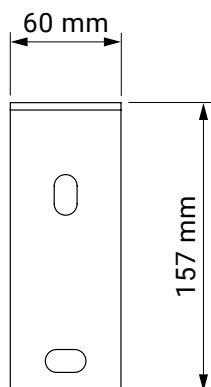

ceiling bracket

silver plus
corsica
australia
jamaica
jamaica volant
palladio