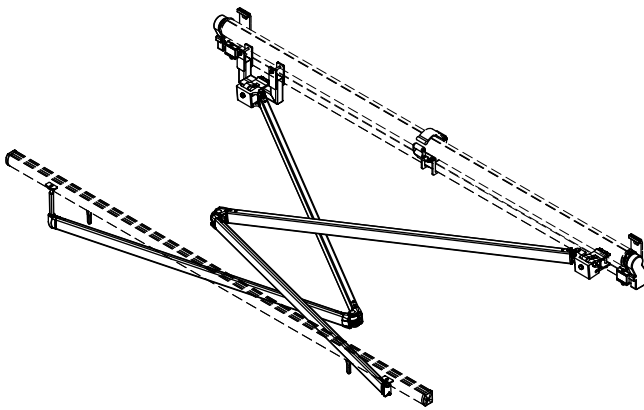

ceiling bracket

jamaica
corsica
silver plus
australia
jamaica volant
palladio

under-roof bracket

jamaica
 corsica
 silver plus
 australia
 jamaica volant
 palladio

Jamaica Volant

colour palette	RAL
electric drive	yes
manual drive	yes
maximum width	6.0 m
maximum projection	3.1 m
cassette	no
optional hood	yes
tilt angle	5°–40°
fabric	140 patterns
VOLANT valance - with manual drive	yes
• maximum height for Soltis fabrics	1.5 m
• maximum height for acrylic fabrics	1.2 m

overlapping arms option

tilt angle

installation to rafters

ceiling installation

wall installation with hood

wall installation

Jamaica Volant

wall bracket