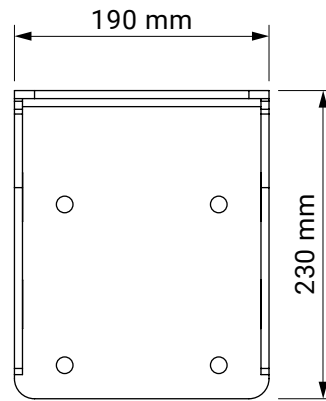

tilt angle

installation to rafters

ceiling installation

wall installation

wall bracket

dakar
casablanca

ceiling bracket

dakar
casablanca

under-roof bracket

dakar
casablanca

colour palette	RAL
electric drive	yes
manual drive	yes
maximum width	5.0 m
maximum projection	1.8 m
cassette	no
optional hood	no
fabric	140 patterns
valance	yes

**Italia universal bracket
(wall/ceiling)**

italia
balcony italia

arm wall bracket

italia
box italia

internal niche bracket

italia
box italia

colour palette	RAL
electric drive	no
manual drive	yes
maximum width	5.0 m
maximum projection	0.7 m
cassette	no
optional hood	no
fabric	140 patterns
valance	yes