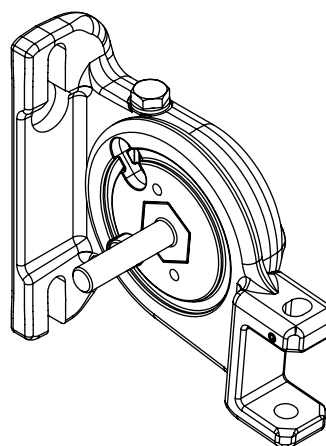

ceiling installation

wall installation

universal bracket left
malta

universal bracket right
malta

Silver Plus

colour palette	RAL
electric drive	yes
manual drive	yes
maximum width	5.3 m
maximum projection	2.5 m
cassette	no
optional hood	yes
tilt angle	5°–40°
fabric	140 patterns
valance	yes