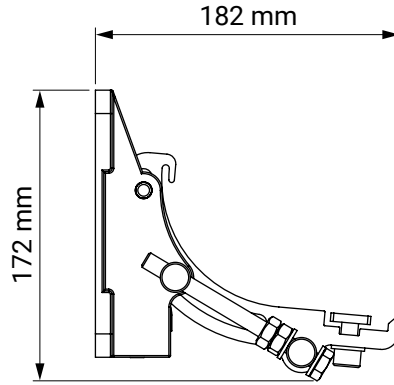

tilt angle

installation to rafters

ceiling installation

wall installation

wall bracket

dakar
casablanca

ceiling bracket

dakar
casablanca

under-roof bracket

dakar
casablanca

colour palette	RAL
electric drive	yes
manual drive	yes
maximum width	5.0 m
maximum projection	1.8 m
cassette	no
optional hood	no
fabric	140 patterns
valance	yes

**Italia universal bracket
(wall/ceiling)**

italia
balcony italia

arm wall bracket

italia
box italia

internal niche bracket

italia
box italia

colour palette	RAL
electric drive	no
manual drive	yes
maximum width	5.0 m
maximum projection	0.7 m
cassette	no
optional hood	no
fabric	140 patterns
valance	yes